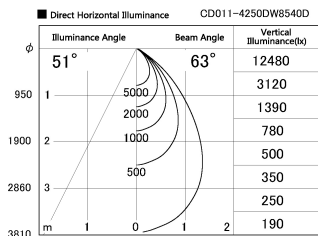

Item no. CD011-4250DW8540D

Series Name: Ceiling Light (Deep Cone)

Dark Mirror Reflector

Installation	Direct mount
Type	
Fixture wattage	42.8W
Beam angle	65 deg
Color Temp.	4000K
CRI	Ra>85
Luminous	3204 lm
Body	Die-cast aluminum alloy
Body finish	White
Trim finish	White
Reflector finish	Dark Mirror
IP Rate	IP20
Light source	COB module
Input Voltage	AC220~240V
Dimming Type	Non-Dimmable
Certificate	CE, CCC
Cut Hole	N/A

Weight	
42.8W	2.6kg
36.0W	2.4kg
28.5W	2.4kg