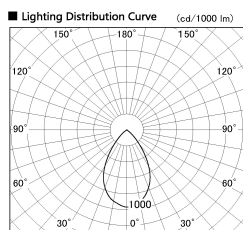

Item no. CD011-4250DW8540D

Series Name: Ceiling Light (Deep Cone)

Dark Mirror Reflector

Installation	Direct mount
Type	
Fixture wattage	42.8W
Beam angle	65 deg
Color Temp.	4000K
CRI	Ra>85
Luminous	3204 lm
Body	Die-cast aluminum alloy
Body finish	White
Trim finish	White
Reflector finish	Dark Mirror
IP Rate	IP20
Light source	COB module
Input Voltage	AC220~240V
Dimming Type	Non-Dimmable
Certificate	CE, CCC
Cut Hole	N/A

Weight	
42.8W	2.6kg
36.0W	2.4kg
28.5W	2.4kg