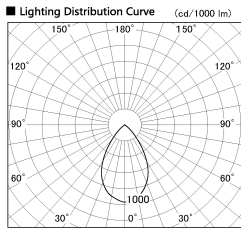

Item no. CD011-4250DW8540D

Series Name: Ceiling Light (Deep Cone)

Dark Mirror Reflector

Installation	Direct mount
Type	Ceiling Light (Deep Cone)
Fixture wattage	42.8W
Beam angle	65 deg
Color Temp.	4000K
CRI	Ra>85
Luminous	3204 lm
Body	Die-cast aluminum alloy
Body finish	White
Trim finish	White
Reflector finish	Dark Mirror
IP Rate	IP20
Light source	COB module
Input Voltage	AC220~240V
Dimming Type	Non-Dimmable
Certificate	CE, CCC
Cut Hole	N/A

Weight	
42.8W	2.6kg
36.0W	2.4kg
28.5W	2.4kg