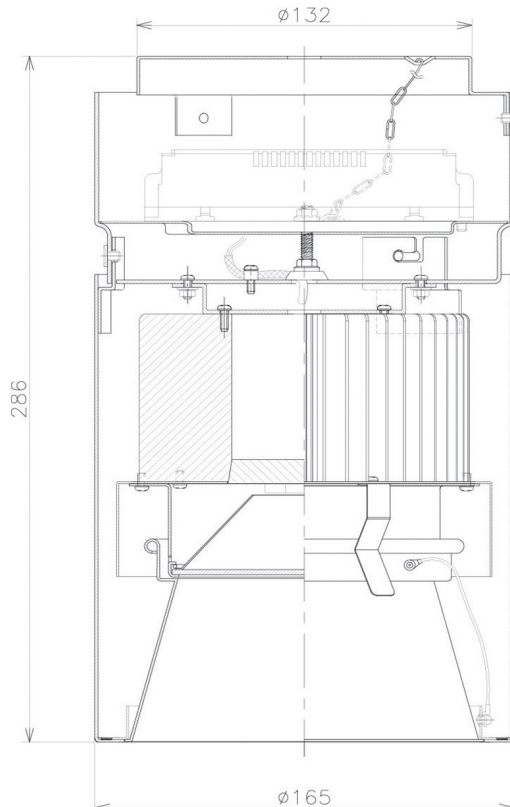

Item no. CD011-4250DW8540D

Series Name: Ceiling Light (Deep Cone)

Dark Mirror Reflector

Installation	Direct mount
Type	Ceiling Light (Deep Cone)
Fixture wattage	42.8W
Beam angle	65 deg
Color Temp.	4000K
CRI	Ra>85
Luminous	3204 lm
Body	Die-cast aluminum alloy
Body finish	White
Trim finish	White
Reflector finish	Dark Mirror
IP Rate	IP20
Light source	COB module
Input Voltage	AC220~240V
Dimming Type	Non-Dimmable
Certificate	CE, CCC
Cut Hole	N/A

Weight	
42.8W	2.6kg
36.0W	2.4kg
28.5W	2.4kg