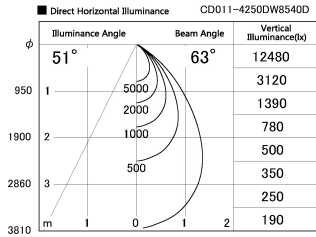

Item no. CD011-4250DW8540D

Series Name: Ceiling Light (Deep Cone)

Dark Mirror Reflector

Installation	Direct mount
Type	Ceiling Light (Deep Cone)
Fixture wattage	42.8W
Beam angle	65 deg
Color Temp.	4000K
CRI	Ra>85
Luminous	3204 lm
Body	Die-cast aluminum alloy
Body finish	White
Trim finish	White
Reflector finish	Dark Mirror
IP Rate	IP20
Light source	COB module
Input Voltage	AC220~240V
Dimming Type	Non-Dimmable
Certificate	CE, CCC
Cut Hole	N/A

Weight	
42.8W	2.6kg
36.0W	2.4kg
28.5W	2.4kg