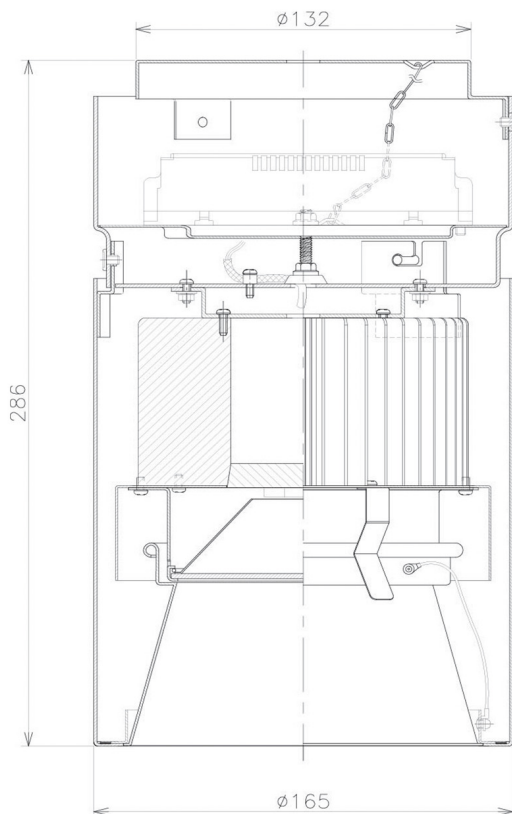

Item no. CD011-4250DW8540D

Series Name: Ceiling Light (Deep Cone)

Dark Mirror Reflector

Installation	Direct mount
Type	
Fixture wattage	42.8W
Beam angle	65 deg
Color Temp.	4000K
CRI	Ra>85
Luminous	3204 lm
Body	Die-cast aluminum alloy
Body finish	White
Trim finish	White
Reflector finish	Dark Mirror
IP Rate	IP20
Light source	COB module
Input Voltage	AC220~240V
Dimming Type	Non-Dimmable
Certificate	CE, CCC
Cut Hole	N/A

Weight	
42.8W	2.6kg
36.0W	2.4kg
28.5W	2.4kg