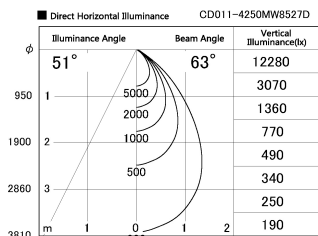

Item no. CD011-4250MW8527D

Series Name: Ceiling Light (Deep Cone)

| | |
|------------------|-------------------------|
| Installation | Direct mount |
| Type | |
| Fixture wattage | 42.8W |
| Beam angle | 65 deg |
| Color Temp. | 2700K |
| CRI | Ra>85 |
| Luminous | 3153 lm |
| Body | Die-cast aluminum alloy |
| Body finish | White |
| Trim finish | White |
| Reflector finish | Mirror |
| IP Rate | IP20 |
| Light source | COB module |
| Input Voltage | AC220~240V |
| Dimming Type | Non-Dimmable |
| Certificate | CE, CCC |
| Cut Hole | N/A |

| Weight | |
|--------|-------|
| 42.8W | 2.6kg |
| 36.0W | 2.4kg |
| 28.5W | 2.4kg |