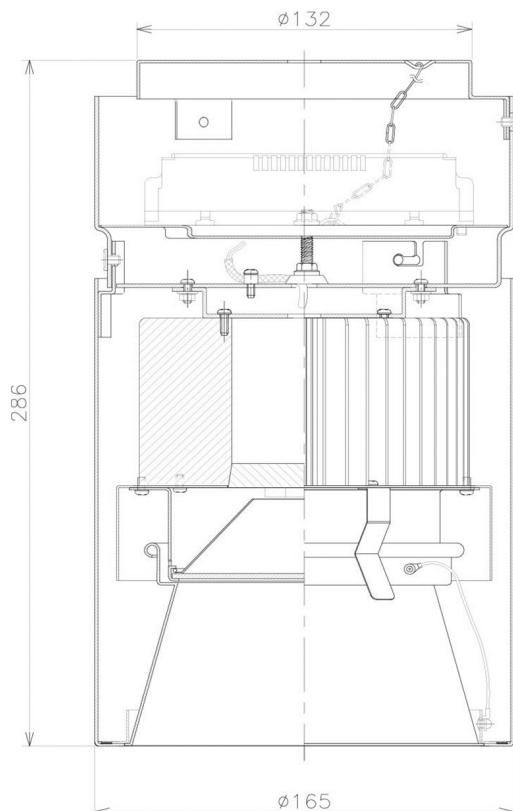

Item no. CD011-4250MW8527D

Series Name: Ceiling Light (Deep Cone)

| | |
|------------------|-------------------------|
| Installation | Direct mount |
| Type | |
| Fixture wattage | 42.8W |
| Beam angle | 65 deg |
| Color Temp. | 2700K |
| CRI | Ra>85 |
| Luminous | 3153 lm |
| Body | Die-cast aluminum alloy |
| Body finish | White |
| Trim finish | White |
| Reflector finish | Mirror |
| IP Rate | IP20 |
| Light source | COB module |
| Input Voltage | AC220~240V |
| Dimming Type | Non-Dimmable |
| Certificate | CE, CCC |
| Cut Hole | N/A |

| Weight | |
|--------|-------|
| 42.8W | 2.6kg |
| 36.0W | 2.4kg |
| 28.5W | 2.4kg |