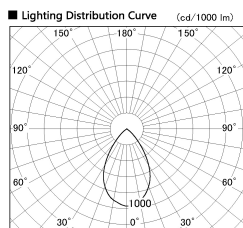

Item no. CD011-4250MW8527D

Series Name: Ceiling Light (Deep Cone)

| | |
|------------------|-------------------------|
| Installation | Direct mount |
| Type | |
| Fixture wattage | 42.8W |
| Beam angle | 65 deg |
| Color Temp. | 2700K |
| CRI | Ra>85 |
| Luminous | 3153 lm |
| Body | Die-cast aluminum alloy |
| Body finish | White |
| Trim finish | White |
| Reflector finish | Mirror |
| IP Rate | IP20 |
| Light source | COB module |
| Input Voltage | AC220~240V |
| Dimming Type | Non-Dimmable |
| Certificate | CE, CCC |
| Cut Hole | N/A |

| Weight | |
|--------|-------|
| 42.8W | 2.6kg |
| 36.0W | 2.4kg |
| 28.5W | 2.4kg |