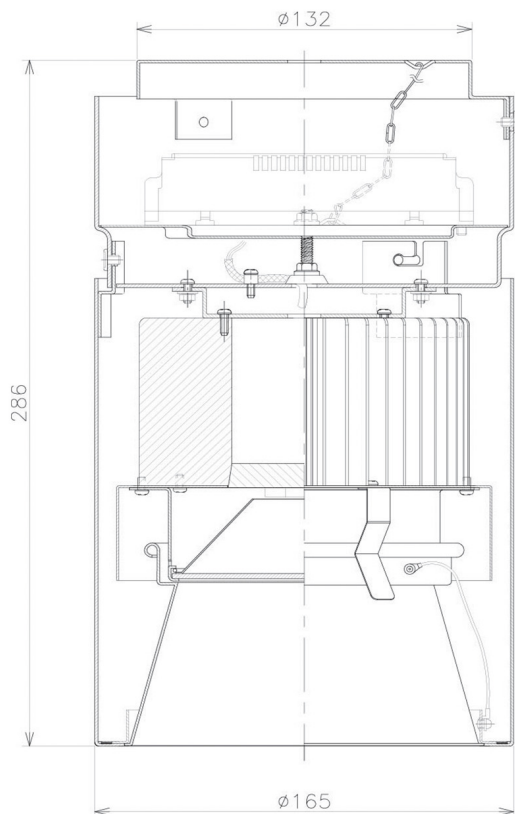

Item no. CD011-4250MW8530D

Series Name: Ceiling Light (Deep Cone)

| | |
|------------------|-------------------------|
| Installation | Direct mount |
| Type | |
| Fixture wattage | 42.8W |
| Beam angle | 65 deg |
| Color Temp. | 3000K |
| CRI | Ra>85 |
| Luminous | 3287 lm |
| Body | Die-cast aluminum alloy |
| Body finish | White |
| Trim finish | White |
| Reflector finish | Mirror |
| IP Rate | IP20 |
| Light source | COB module |
| Input Voltage | AC220~240V |
| Dimming Type | Non-Dimmable |
| Certificate | CE, CCC |
| Cut Hole | N/A |

| Weight | |
|--------|-------|
| 42.8W | 2.6kg |
| 36.0W | 2.4kg |
| 28.5W | 2.4kg |