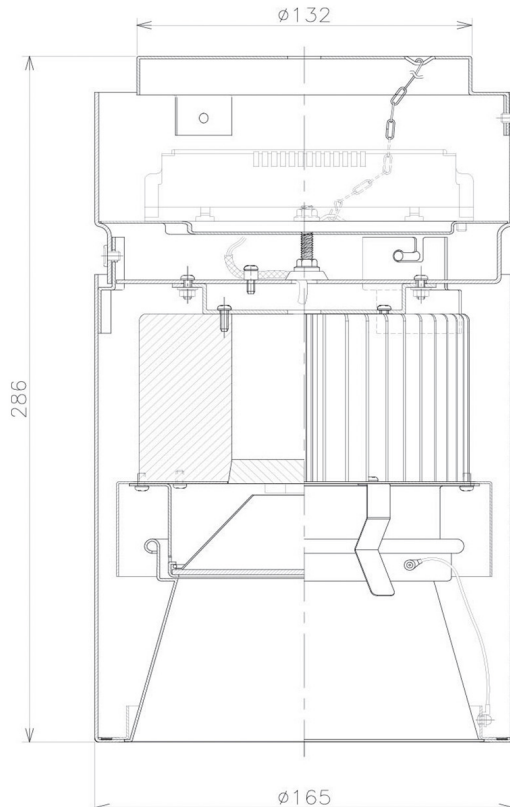

Item no. CD011-4250MW8530D

Series Name: Ceiling Light (Deep Cone)

Installation	Direct mount
Type	Ceiling Light (Deep Cone)
Fixture wattage	42.8W
Beam angle	65 deg
Color Temp.	3000K
CRI	Ra>85
Luminous	3287 lm
Body	Die-cast aluminum alloy
Body finish	White
Trim finish	White
Reflector finish	Mirror
IP Rate	IP20
Light source	COB module
Input Voltage	AC220~240V
Dimming Type	Non-Dimmable
Certificate	CE, CCC
Cut Hole	N/A

Weight	
42.8W	2.6kg
36.0W	2.4kg
28.5W	2.4kg