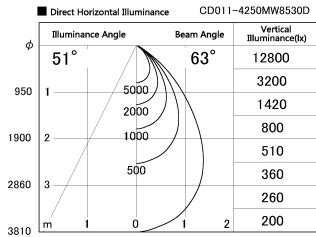

Item no. CD011-4250MW8530D

Series Name: Ceiling Light (Deep Cone)

Installation	Direct mount
Type	Ceiling Light (Deep Cone)
Fixture wattage	42.8W
Beam angle	65 deg
Color Temp.	3000K
CRI	Ra>85
Luminous	3287 lm
Body	Die-cast aluminum alloy
Body finish	White
Trim finish	White
Reflector finish	Mirror
IP Rate	IP20
Light source	COB module
Input Voltage	AC220~240V
Dimming Type	Non-Dimmable
Certificate	CE, CCC
Cut Hole	N/A

Weight	
42.8W	2.6kg
36.0W	2.4kg
28.5W	2.4kg