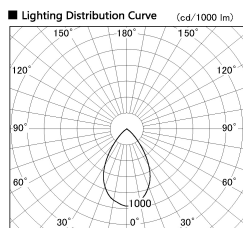

Item no. CD011-4250MW8530D

Series Name: Ceiling Light (Deep Cone)

| | |
|------------------|-------------------------|
| Installation | Direct mount |
| Type | |
| Fixture wattage | 42.8W |
| Beam angle | 65 deg |
| Color Temp. | 3000K |
| CRI | Ra>85 |
| Luminous | 3287 lm |
| Body | Die-cast aluminum alloy |
| Body finish | White |
| Trim finish | White |
| Reflector finish | Mirror |
| IP Rate | IP20 |
| Light source | COB module |
| Input Voltage | AC220~240V |
| Dimming Type | Non-Dimmable |
| Certificate | CE, CCC |
| Cut Hole | N/A |

| Weight | |
|--------|-------|
| 42.8W | 2.6kg |
| 36.0W | 2.4kg |
| 28.5W | 2.4kg |