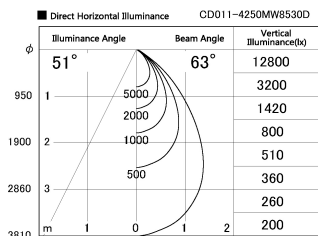

Item no. CD011-4250MW8530D

Series Name: Ceiling Light (Deep Cone)

| | |
|------------------|-------------------------|
| Installation | Direct mount |
| Type | |
| Fixture wattage | 42.8W |
| Beam angle | 65 deg |
| Color Temp. | 3000K |
| CRI | Ra>85 |
| Luminous | 3287 lm |
| Body | Die-cast aluminum alloy |
| Body finish | White |
| Trim finish | White |
| Reflector finish | Mirror |
| IP Rate | IP20 |
| Light source | COB module |
| Input Voltage | AC220~240V |
| Dimming Type | Non-Dimmable |
| Certificate | CE, CCC |
| Cut Hole | N/A |

| Weight | |
|--------|-------|
| 42.8W | 2.6kg |
| 36.0W | 2.4kg |
| 28.5W | 2.4kg |