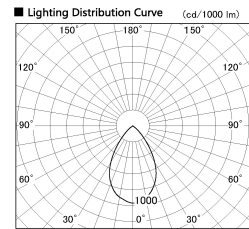

Item no. CD011-4250MW8530D

Series Name: Ceiling Light (Deep Cone)

Installation	Direct mount
Type	Ceiling Light (Deep Cone)
Fixture wattage	42.8W
Beam angle	65 deg
Color Temp.	3000K
CRI	Ra>85
Luminous	3287 lm
Body	Die-cast aluminum alloy
Body finish	White
Trim finish	White
Reflector finish	Mirror
IP Rate	IP20
Light source	COB module
Input Voltage	AC220~240V
Dimming Type	Non-Dimmable
Certificate	CE, CCC
Cut Hole	N/A

Weight	
42.8W	2.6kg
36.0W	2.4kg
28.5W	2.4kg