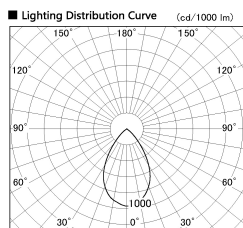

Item no. CD011-4250MW8535D

Series Name: Ceiling Light (Deep Cone)

Installation	Direct mount
Type	
Fixture wattage	42.8W
Beam angle	65 deg
Color Temp.	3500K
CRI	Ra>85
Luminous	3340 lm
Body	Die-cast aluminum alloy
Body finish	White
Trim finish	White
Reflector finish	Mirror
IP Rate	IP20
Light source	COB module
Input Voltage	AC220~240V
Dimming Type	Non-Dimmable
Certificate	CE, CCC
Cut Hole	N/A

Weight	
42.8W	2.6kg
36.0W	2.4kg
28.5W	2.4kg