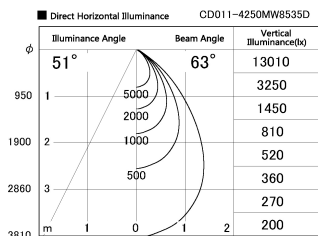

Item no. CD011-4250MW8535D

Series Name: Ceiling Light (Deep Cone)

Installation	Direct mount
Type	
Fixture wattage	42.8W
Beam angle	65 deg
Color Temp.	3500K
CRI	Ra>85
Luminous	3340 lm
Body	Die-cast aluminum alloy
Body finish	White
Trim finish	White
Reflector finish	Mirror
IP Rate	IP20
Light source	COB module
Input Voltage	AC220~240V
Dimming Type	Non-Dimmable
Certificate	CE, CCC
Cut Hole	N/A

Weight	
42.8W	2.6kg
36.0W	2.4kg
28.5W	2.4kg