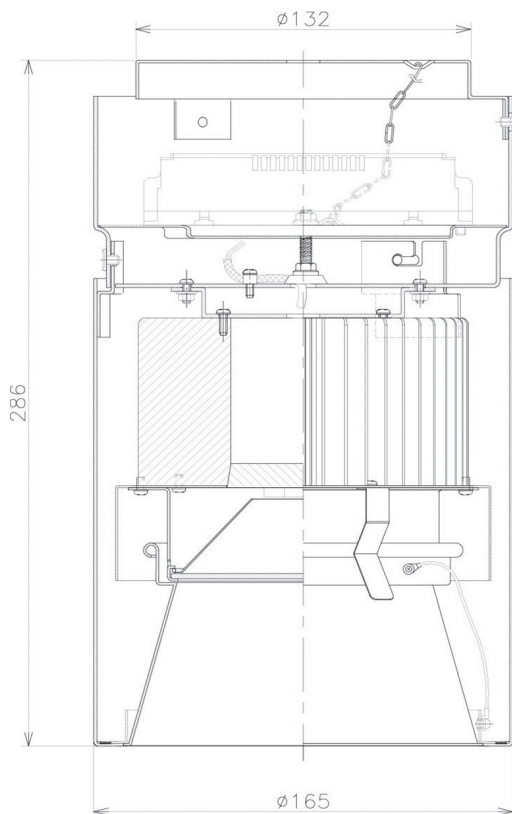

Item no. CD011-4250MW8535D

Series Name: Ceiling Light (Deep Cone)

Installation	Direct mount
Type	
Fixture wattage	42.8W
Beam angle	65 deg
Color Temp.	3500K
CRI	Ra>85
Luminous	3340 lm
Body	Die-cast aluminum alloy
Body finish	White
Trim finish	White
Reflector finish	Mirror
IP Rate	IP20
Light source	COB module
Input Voltage	AC220~240V
Dimming Type	Non-Dimmable
Certificate	CE, CCC
Cut Hole	N/A

Weight	
42.8W	2.6kg
36.0W	2.4kg
28.5W	2.4kg