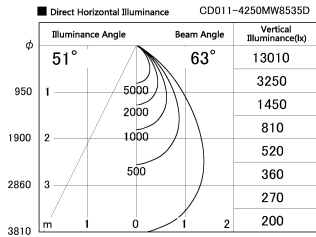

Item no. CD011-4250MW8535D

Series Name: Ceiling Light (Deep Cone)

| | |
|------------------|---------------------------|
| Installation | Direct mount |
| Type | Ceiling Light (Deep Cone) |
| Fixture wattage | 42.8W |
| Beam angle | 65 deg |
| Color Temp. | 3500K |
| CRI | Ra>85 |
| Luminous | 3340 lm |
| Body | Die-cast aluminum alloy |
| Body finish | White |
| Trim finish | White |
| Reflector finish | Mirror |
| IP Rate | IP20 |
| Light source | COB module |
| Input Voltage | AC220~240V |
| Dimming Type | Non-Dimmable |
| Certificate | CE, CCC |
| Cut Hole | N/A |

| Weight | |
|--------|-------|
| 42.8W | 2.6kg |
| 36.0W | 2.4kg |
| 28.5W | 2.4kg |