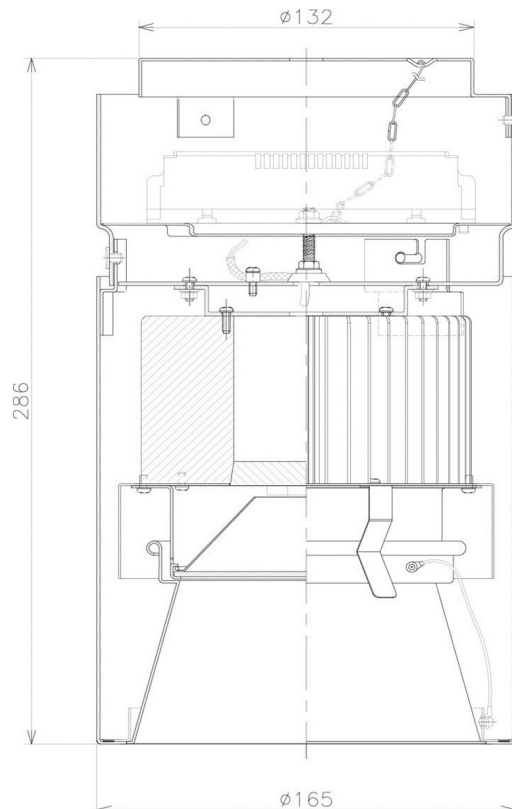

Item no. CD011-4250MW8535D

Series Name: Ceiling Light (Deep Cone)

| | |
|------------------|---------------------------|
| Installation | Direct mount |
| Type | Ceiling Light (Deep Cone) |
| Fixture wattage | 42.8W |
| Beam angle | 65 deg |
| Color Temp. | 3500K |
| CRI | Ra>85 |
| Luminous | 3340 lm |
| Body | Die-cast aluminum alloy |
| Body finish | White |
| Trim finish | White |
| Reflector finish | Mirror |
| IP Rate | IP20 |
| Light source | COB module |
| Input Voltage | AC220~240V |
| Dimming Type | Non-Dimmable |
| Certificate | CE, CCC |
| Cut Hole | N/A |

| Weight | |
|--------|-------|
| 42.8W | 2.6kg |
| 36.0W | 2.4kg |
| 28.5W | 2.4kg |