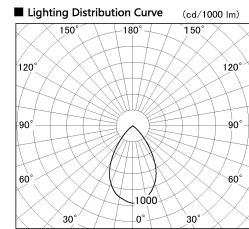

Item no. CD011-4250MW8535D

Series Name: Ceiling Light (Deep Cone)

| | |
|------------------|---------------------------|
| Installation | Direct mount |
| Type | Ceiling Light (Deep Cone) |
| Fixture wattage | 42.8W |
| Beam angle | 65 deg |
| Color Temp. | 3500K |
| CRI | Ra>85 |
| Luminous | 3340 lm |
| Body | Die-cast aluminum alloy |
| Body finish | White |
| Trim finish | White |
| Reflector finish | Mirror |
| IP Rate | IP20 |
| Light source | COB module |
| Input Voltage | AC220~240V |
| Dimming Type | Non-Dimmable |
| Certificate | CE, CCC |
| Cut Hole | N/A |

| Weight | |
|--------|-------|
| 42.8W | 2.6kg |
| 36.0W | 2.4kg |
| 28.5W | 2.4kg |