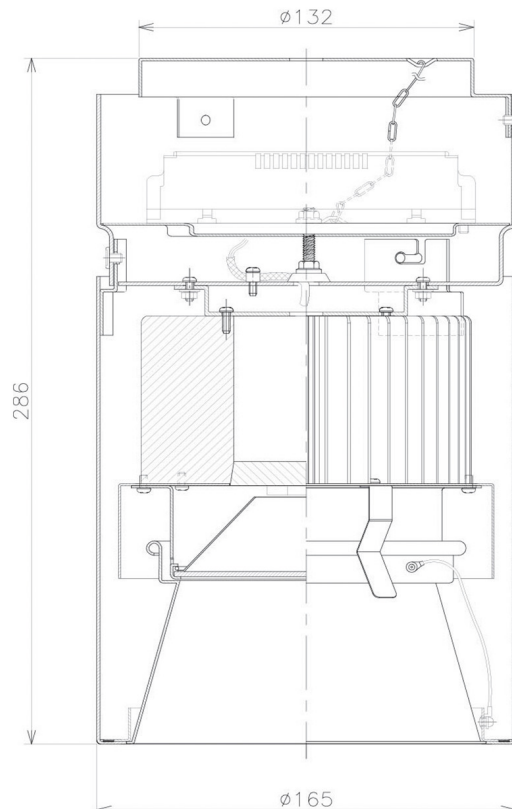

Item no. CD011-4250MW8540D

Series Name: Ceiling Light (Deep Cone)

Installation	Direct mount
Type	
Fixture wattage	42.8W
Beam angle	65 deg
Color Temp.	4000K
CRI	Ra>85
Luminous	3372 lm
Body	Die-cast aluminum alloy
Body finish	White
Trim finish	White
Reflector finish	Mirror
IP Rate	IP20
Light source	COB module
Input Voltage	AC220~240V
Dimming Type	Non-Dimmable
Certificate	CE, CCC
Cut Hole	N/A

Weight	
42.8W	2.6kg
36.0W	2.4kg
28.5W	2.4kg