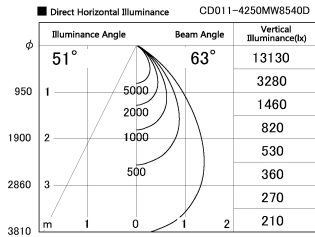

Item no. CD011-4250MW8540D

Series Name: Ceiling Light (Deep Cone)

Installation	Direct mount
Type	
Fixture wattage	42.8W
Beam angle	65 deg
Color Temp.	4000K
CRI	Ra>85
Luminous	3372 lm
Body	Die-cast aluminum alloy
Body finish	White
Trim finish	White
Reflector finish	Mirror
IP Rate	IP20
Light source	COB module
Input Voltage	AC220~240V
Dimming Type	Non-Dimmable
Certificate	CE, CCC
Cut Hole	N/A

Weight	
42.8W	2.6kg
36.0W	2.4kg
28.5W	2.4kg