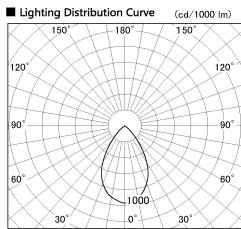

Item no. CD011-4250MW8540D

Series Name: Ceiling Light (Deep Cone)

Installation	Direct mount
Type	
Fixture wattage	42.8W
Beam angle	65 deg
Color Temp.	4000K
CRI	Ra>85
Luminous	3372 lm
Body	Die-cast aluminum alloy
Body finish	White
Trim finish	White
Reflector finish	Mirror
IP Rate	IP20
Light source	COB module
Input Voltage	AC220~240V
Dimming Type	Non-Dimmable
Certificate	CE, CCC
Cut Hole	N/A

Weight	
42.8W	2.6kg
36.0W	2.4kg
28.5W	2.4kg