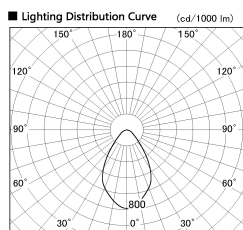

Item no. CD011-4250WW8527D

Series Name: Ceiling Light (Deep Cone)

White Reflector

Installation	Direct mount
Type	
Fixture wattage	42.8W
Beam angle	65 deg
Color Temp.	2700K
CRI	Ra>85
Luminous	2852 lm
Body	Die-cast aluminum alloy
Body finish	White
Trim finish	White
Reflector finish	White
IP Rate	IP20
Light source	COB module
Input Voltage	AC220~240V
Dimming Type	Non-Dimmable
Certificate	CE, CCC
Cut Hole	N/A

Weight	
42.8W	2.6kg
36.0W	2.4kg
28.5W	2.4kg