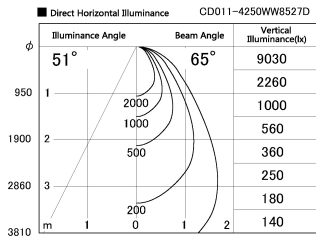

Item no. CD011-4250WW8527D

Series Name: Ceiling Light (Deep Cone)

White Reflector

Installation	Direct mount
Type	Ceiling Light (Deep Cone)
Fixture wattage	42.8W
Beam angle	65 deg
Color Temp.	2700K
CRI	Ra>85
Luminous	2852 lm
Body	Die-cast aluminum alloy
Body finish	White
Trim finish	White
Reflector finish	White
IP Rate	IP20
Light source	COB module
Input Voltage	AC220~240V
Dimming Type	Non-Dimmable
Certificate	CE, CCC
Cut Hole	N/A

Weight	
42.8W	2.6kg
36.0W	2.4kg
28.5W	2.4kg