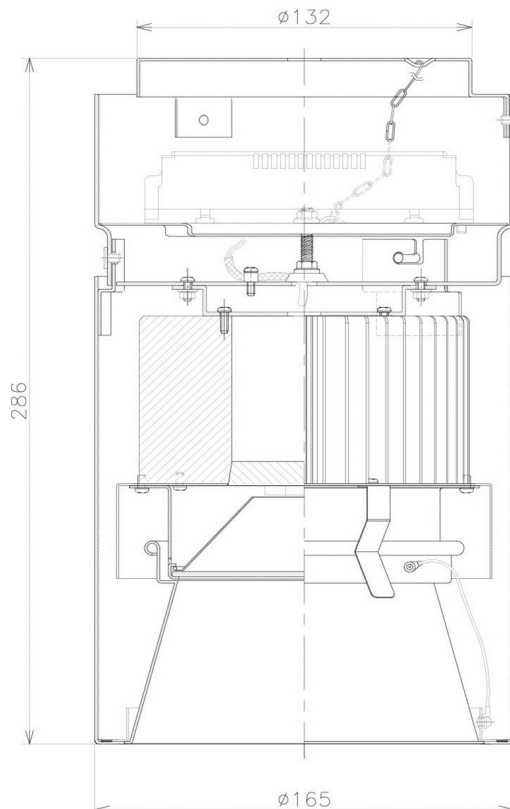

Item no. CD011-4250WW8527D

Series Name: Ceiling Light (Deep Cone)

White Reflector

Installation	Direct mount
Type	Ceiling Light (Deep Cone)
Fixture wattage	42.8W
Beam angle	65 deg
Color Temp.	2700K
CRI	Ra>85
Luminous	2852 lm
Body	Die-cast aluminum alloy
Body finish	White
Trim finish	White
Reflector finish	White
IP Rate	IP20
Light source	COB module
Input Voltage	AC220~240V
Dimming Type	Non-Dimmable
Certificate	CE, CCC
Cut Hole	N/A

Weight	
42.8W	2.6kg
36.0W	2.4kg
28.5W	2.4kg