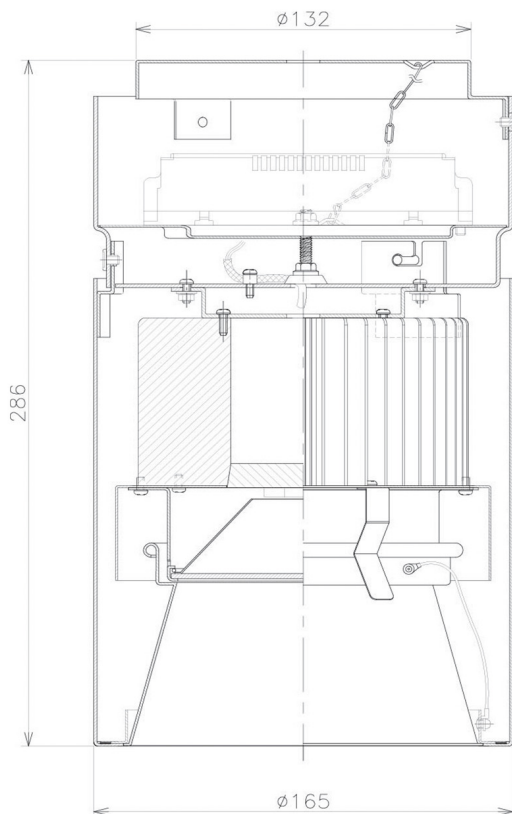

Item no. CD011-4250WW8527D

Series Name: Ceiling Light (Deep Cone)

White Reflector

Installation	Direct mount
Type	
Fixture wattage	42.8W
Beam angle	65 deg
Color Temp.	2700K
CRI	Ra>85
Luminous	2852 lm
Body	Die-cast aluminum alloy
Body finish	White
Trim finish	White
Reflector finish	White
IP Rate	IP20
Light source	COB module
Input Voltage	AC220~240V
Dimming Type	Non-Dimmable
Certificate	CE, CCC
Cut Hole	N/A

Weight	
42.8W	2.6kg
36.0W	2.4kg
28.5W	2.4kg