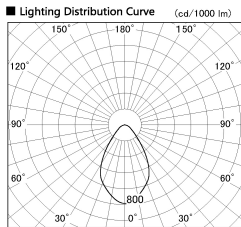

Item no. CD011-4250WW8527D

Series Name: Ceiling Light (Deep Cone)

White Reflector

Installation	Direct mount
Type	Ceiling Light (Deep Cone)
Fixture wattage	42.8W
Beam angle	65 deg
Color Temp.	2700K
CRI	Ra>85
Luminous	2852 lm
Body	Die-cast aluminum alloy
Body finish	White
Trim finish	White
Reflector finish	White
IP Rate	IP20
Light source	COB module
Input Voltage	AC220~240V
Dimming Type	Non-Dimmable
Certificate	CE, CCC
Cut Hole	N/A

Weight	
42.8W	2.6kg
36.0W	2.4kg
28.5W	2.4kg