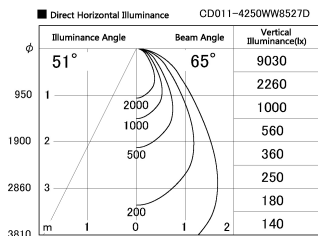

Item no. CD011-4250WW8527D

Series Name: Ceiling Light (Deep Cone)

White Reflector

Installation	Direct mount
Type	
Fixture wattage	42.8W
Beam angle	65 deg
Color Temp.	2700K
CRI	Ra>85
Luminous	2852 lm
Body	Die-cast aluminum alloy
Body finish	White
Trim finish	White
Reflector finish	White
IP Rate	IP20
Light source	COB module
Input Voltage	AC220~240V
Dimming Type	Non-Dimmable
Certificate	CE, CCC
Cut Hole	N/A

Weight	
42.8W	2.6kg
36.0W	2.4kg
28.5W	2.4kg