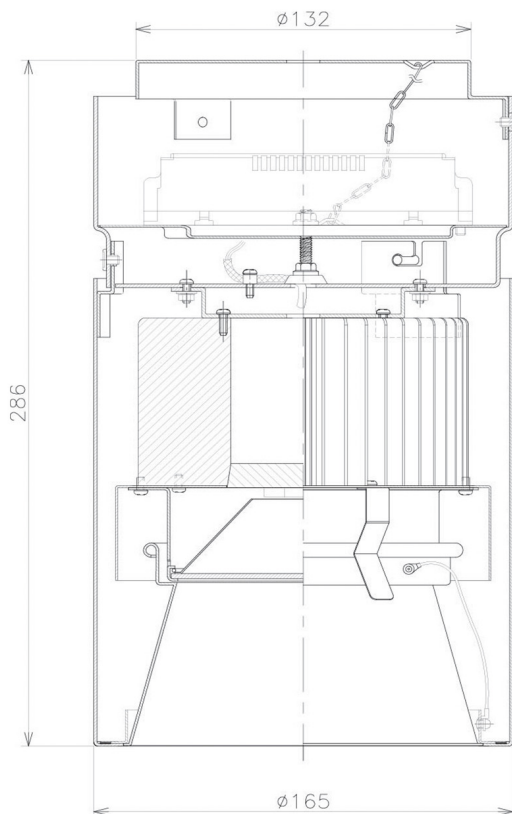

Item no. CD011-4250WW8530D

Series Name: Ceiling Light (Deep Cone)

White Reflector

Installation	Direct mount
Type	
Fixture wattage	42.8W
Beam angle	65 deg
Color Temp.	3000K
CRI	Ra>85
Luminous	2974 lm
Body	Die-cast aluminum alloy
Body finish	White
Trim finish	White
Reflector finish	White
IP Rate	IP20
Light source	COB module
Input Voltage	AC220~240V
Dimming Type	Non-Dimmable
Certificate	CE, CCC
Cut Hole	N/A

Weight	
42.8W	2.6kg
36.0W	2.4kg
28.5W	2.4kg