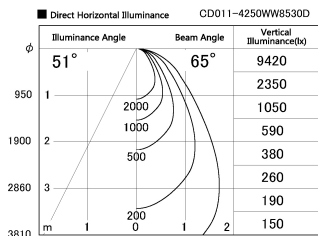

Item no. CD011-4250WW8530D

Series Name: Ceiling Light (Deep Cone)

White Reflector

Installation	Direct mount
Type	
Fixture wattage	42.8W
Beam angle	65 deg
Color Temp.	3000K
CRI	Ra>85
Luminous	2974 lm
Body	Die-cast aluminum alloy
Body finish	White
Trim finish	White
Reflector finish	White
IP Rate	IP20
Light source	COB module
Input Voltage	AC220~240V
Dimming Type	Non-Dimmable
Certificate	CE, CCC
Cut Hole	N/A

Weight	
42.8W	2.6kg
36.0W	2.4kg
28.5W	2.4kg