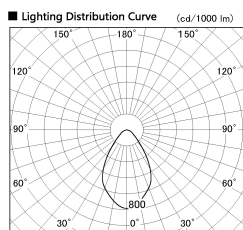

Item no. CD011-4250WW8530D

Series Name: Ceiling Light (Deep Cone)

White Reflector

Installation	Direct mount
Type	
Fixture wattage	42.8W
Beam angle	65 deg
Color Temp.	3000K
CRI	Ra>85
Luminous	2974 lm
Body	Die-cast aluminum alloy
Body finish	White
Trim finish	White
Reflector finish	White
IP Rate	IP20
Light source	COB module
Input Voltage	AC220~240V
Dimming Type	Non-Dimmable
Certificate	CE, CCC
Cut Hole	N/A

Weight	
42.8W	2.6kg
36.0W	2.4kg
28.5W	2.4kg