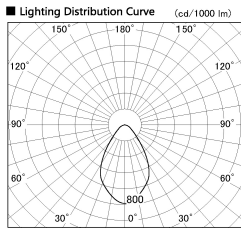

Item no. CD011-4250WW8535D

Series Name: Ceiling Light (Deep Cone)

White Reflector

Installation	Direct mount
Type	Ceiling Light (Deep Cone)
Fixture wattage	42.8W
Beam angle	65 deg
Color Temp.	3500K
CRI	Ra>85
Luminous	3022 lm
Body	Die-cast aluminum alloy
Body finish	White
Trim finish	White
Reflector finish	White
IP Rate	IP20
Light source	COB module
Input Voltage	AC220~240V
Dimming Type	Non-Dimmable
Certificate	CE, CCC
Cut Hole	N/A

Weight	
42.8W	2.6kg
36.0W	2.4kg
28.5W	2.4kg