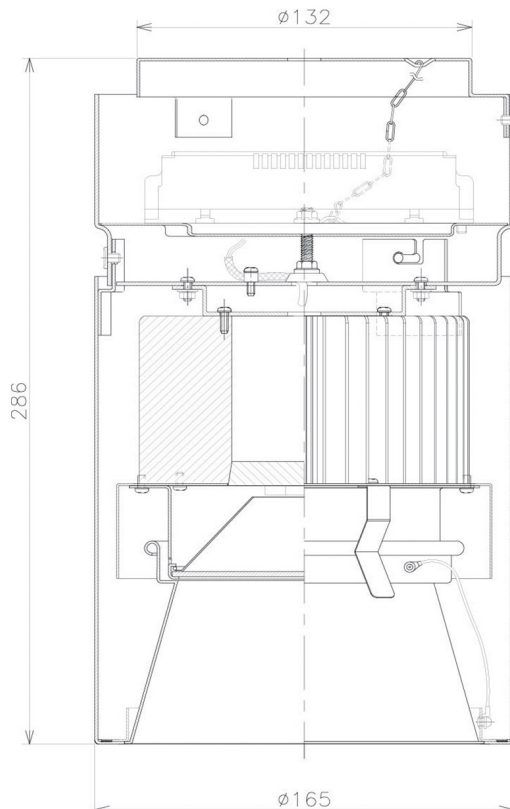

Item no. CD011-4250WW8535D

Series Name: Ceiling Light (Deep Cone)

White Reflector

Installation	Direct mount
Type	
Fixture wattage	42.8W
Beam angle	65 deg
Color Temp.	3500K
CRI	Ra>85
Luminous	3022 lm
Body	Die-cast aluminum alloy
Body finish	White
Trim finish	White
Reflector finish	White
IP Rate	IP20
Light source	COB module
Input Voltage	AC220~240V
Dimming Type	Non-Dimmable
Certificate	CE, CCC
Cut Hole	N/A

Weight	
42.8W	2.6kg
36.0W	2.4kg
28.5W	2.4kg