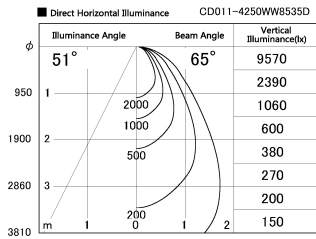

Item no. CD011-4250WW8535D

Series Name: Ceiling Light (Deep Cone)

White Reflector

Installation	Direct mount
Type	
Fixture wattage	42.8W
Beam angle	65 deg
Color Temp.	3500K
CRI	Ra>85
Luminous	3022 lm
Body	Die-cast aluminum alloy
Body finish	White
Trim finish	White
Reflector finish	White
IP Rate	IP20
Light source	COB module
Input Voltage	AC220~240V
Dimming Type	Non-Dimmable
Certificate	CE, CCC
Cut Hole	N/A

Weight	
42.8W	2.6kg
36.0W	2.4kg
28.5W	2.4kg