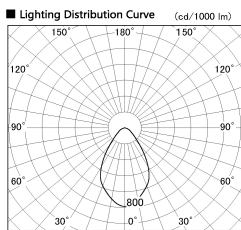

Item no. CD011-4250WW8535D

Series Name: Ceiling Light (Deep Cone)

White Reflector

Installation	Direct mount
Type	
Fixture wattage	42.8W
Beam angle	65 deg
Color Temp.	3500K
CRI	Ra>85
Luminous	3022 lm
Body	Die-cast aluminum alloy
Body finish	White
Trim finish	White
Reflector finish	White
IP Rate	IP20
Light source	COB module
Input Voltage	AC220~240V
Dimming Type	Non-Dimmable
Certificate	CE, CCC
Cut Hole	N/A

Weight	
42.8W	2.6kg
36.0W	2.4kg
28.5W	2.4kg