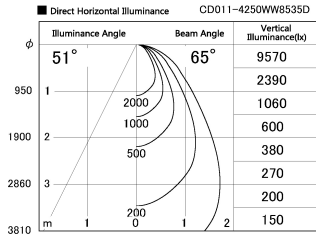

Item no. CD011-4250WW8535D

Series Name: Ceiling Light (Deep Cone)

White Reflector

Installation	Direct mount
Type	Ceiling Light (Deep Cone)
Fixture wattage	42.8W
Beam angle	65 deg
Color Temp.	3500K
CRI	Ra>85
Luminous	3022 lm
Body	Die-cast aluminum alloy
Body finish	White
Trim finish	White
Reflector finish	White
IP Rate	IP20
Light source	COB module
Input Voltage	AC220~240V
Dimming Type	Non-Dimmable
Certificate	CE, CCC
Cut Hole	N/A

Weight	
42.8W	2.6kg
36.0W	2.4kg
28.5W	2.4kg