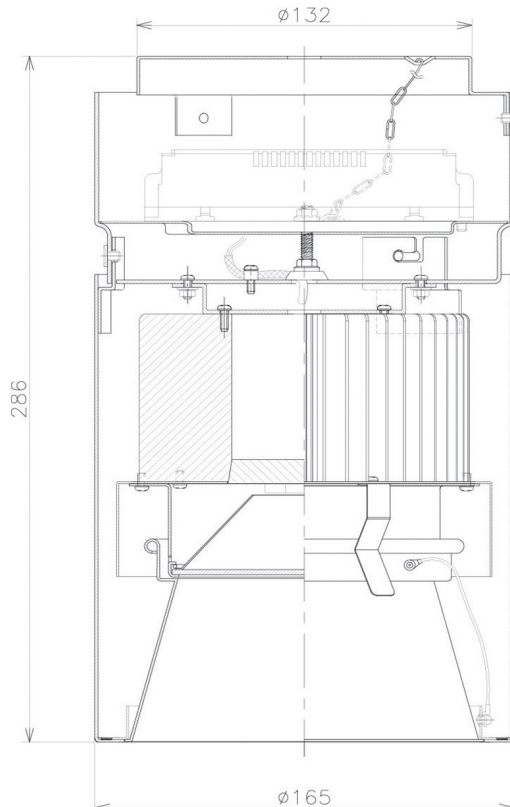

Item no. CD011-4250WW8535D

Series Name: Ceiling Light (Deep Cone)

White Reflector

Installation	Direct mount
Type	Ceiling Light (Deep Cone)
Fixture wattage	42.8W
Beam angle	65 deg
Color Temp.	3500K
CRI	Ra>85
Luminous	3022 lm
Body	Die-cast aluminum alloy
Body finish	White
Trim finish	White
Reflector finish	White
IP Rate	IP20
Light source	COB module
Input Voltage	AC220~240V
Dimming Type	Non-Dimmable
Certificate	CE, CCC
Cut Hole	N/A

Weight	
42.8W	2.6kg
36.0W	2.4kg
28.5W	2.4kg