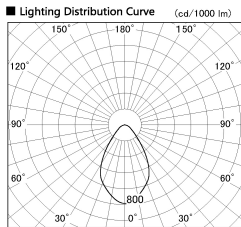

Item no. CD011-4250WW8540D

Series Name: Ceiling Light (Deep Cone)

White Reflector

Installation	Direct mount
Type	Ceiling Light (Deep Cone)
Fixture wattage	42.8W
Beam angle	65 deg
Color Temp.	4000K
CRI	Ra>85
Luminous	3051 lm
Body	Die-cast aluminum alloy
Body finish	White
Trim finish	White
Reflector finish	White
IP Rate	IP20
Light source	COB module
Input Voltage	AC220~240V
Dimming Type	Non-Dimmable
Certificate	CE, CCC
Cut Hole	N/A

Weight	
42.8W	2.6kg
36.0W	2.4kg
28.5W	2.4kg