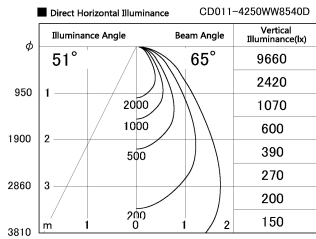

Item no. CD011-4250WW8540D

Series Name: Ceiling Light (Deep Cone)

White Reflector

Installation	Direct mount
Type	Ceiling Light (Deep Cone)
Fixture wattage	42.8W
Beam angle	65 deg
Color Temp.	4000K
CRI	Ra>85
Luminous	3051 lm
Body	Die-cast aluminum alloy
Body finish	White
Trim finish	White
Reflector finish	White
IP Rate	IP20
Light source	COB module
Input Voltage	AC220~240V
Dimming Type	Non-Dimmable
Certificate	CE, CCC
Cut Hole	N/A

Weight	
42.8W	2.6kg
36.0W	2.4kg
28.5W	2.4kg