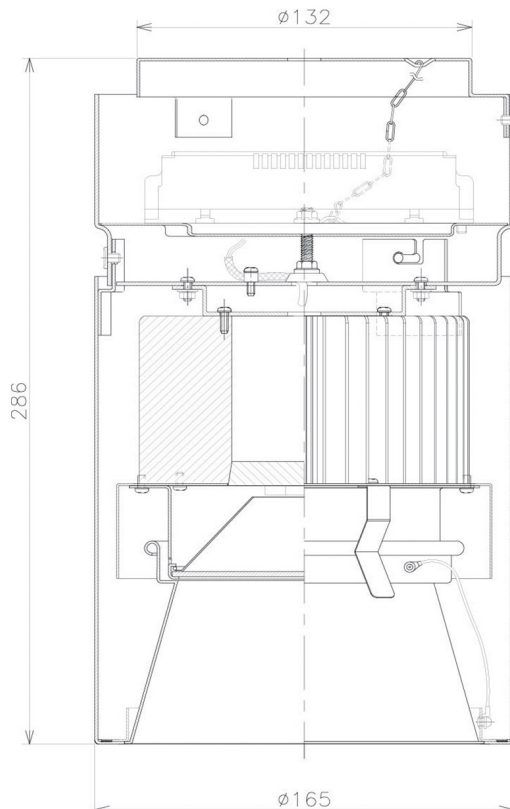

Item no. CD011-4250WW8540D

Series Name: Ceiling Light (Deep Cone)

White Reflector

Installation	Direct mount
Type	
Fixture wattage	42.8W
Beam angle	65 deg
Color Temp.	4000K
CRI	Ra>85
Luminous	3051 lm
Body	Die-cast aluminum alloy
Body finish	White
Trim finish	White
Reflector finish	White
IP Rate	IP20
Light source	COB module
Input Voltage	AC220~240V
Dimming Type	Non-Dimmable
Certificate	CE, CCC
Cut Hole	N/A

Weight	
42.8W	2.6kg
36.0W	2.4kg
28.5W	2.4kg