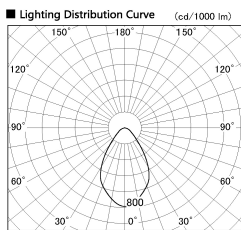

Item no. CD011-4250WW8540D

Series Name: Ceiling Light (Deep Cone)

White Reflector

Installation	Direct mount
Type	
Fixture wattage	42.8W
Beam angle	65 deg
Color Temp.	4000K
CRI	Ra>85
Luminous	3051 lm
Body	Die-cast aluminum alloy
Body finish	White
Trim finish	White
Reflector finish	White
IP Rate	IP20
Light source	COB module
Input Voltage	AC220~240V
Dimming Type	Non-Dimmable
Certificate	CE, CCC
Cut Hole	N/A

Weight	
42.8W	2.6kg
36.0W	2.4kg
28.5W	2.4kg