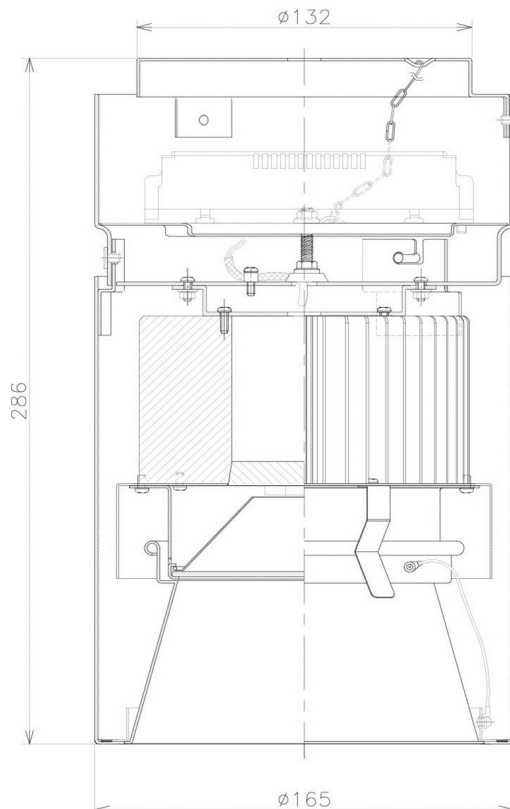

Item no. CD011-4250WW8540D

Series Name: Ceiling Light (Deep Cone)

White Reflector

Installation	Direct mount
Type	Ceiling Light (Deep Cone)
Fixture wattage	42.8W
Beam angle	65 deg
Color Temp.	4000K
CRI	Ra>85
Luminous	3051 lm
Body	Die-cast aluminum alloy
Body finish	White
Trim finish	White
Reflector finish	White
IP Rate	IP20
Light source	COB module
Input Voltage	AC220~240V
Dimming Type	Non-Dimmable
Certificate	CE, CCC
Cut Hole	N/A

Weight	
42.8W	2.6kg
36.0W	2.4kg
28.5W	2.4kg