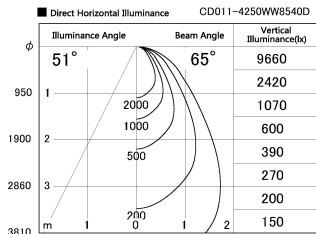

Item no. CD011-4250WW8540D

Series Name: Ceiling Light (Deep Cone)

White Reflector

Installation	Direct mount
Type	
Fixture wattage	42.8W
Beam angle	65 deg
Color Temp.	4000K
CRI	Ra>85
Luminous	3051 lm
Body	Die-cast aluminum alloy
Body finish	White
Trim finish	White
Reflector finish	White
IP Rate	IP20
Light source	COB module
Input Voltage	AC220~240V
Dimming Type	Non-Dimmable
Certificate	CE, CCC
Cut Hole	N/A

Weight	
42.8W	2.6kg
36.0W	2.4kg
28.5W	2.4kg