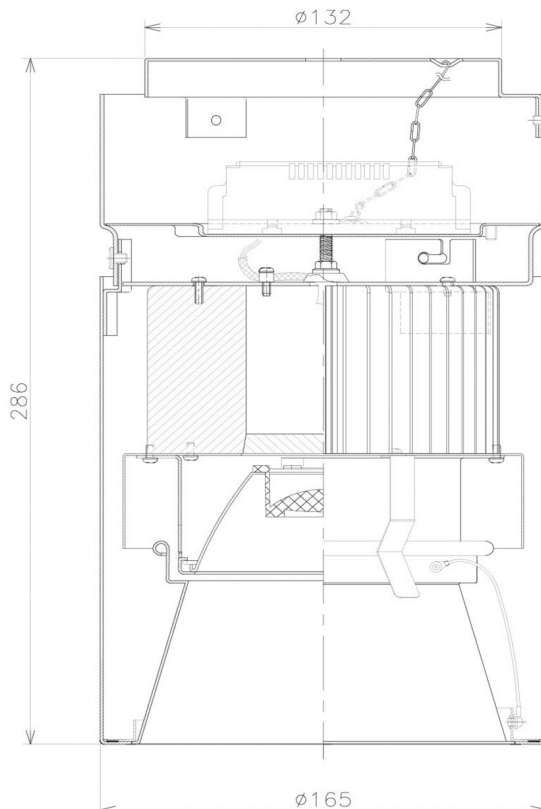

Item no. CD011-2815DB8527D

Series Name: Ceiling Light (Deep Cone)

Dark Mirror Reflector

Installation	Direct mount
Type	
Fixture wattage	28.5W
Beam angle	10 deg
Color Temp.	2700K
CRI	Ra>85
Luminous	1963 lm
Body	Die-cast aluminum alloy
Body finish	Black
Trim finish	Black
Reflector finish	Dark Mirror
IP Rate	IP20
Light source	COB module
Input Voltage	AC220~240V
Dimming Type	Non-Dimmable
Certificate	CE, CCC
Cut Hole	N/A

Weight	
42.8W	2.6kg
36.0W	2.4kg
28.5W	2.4kg