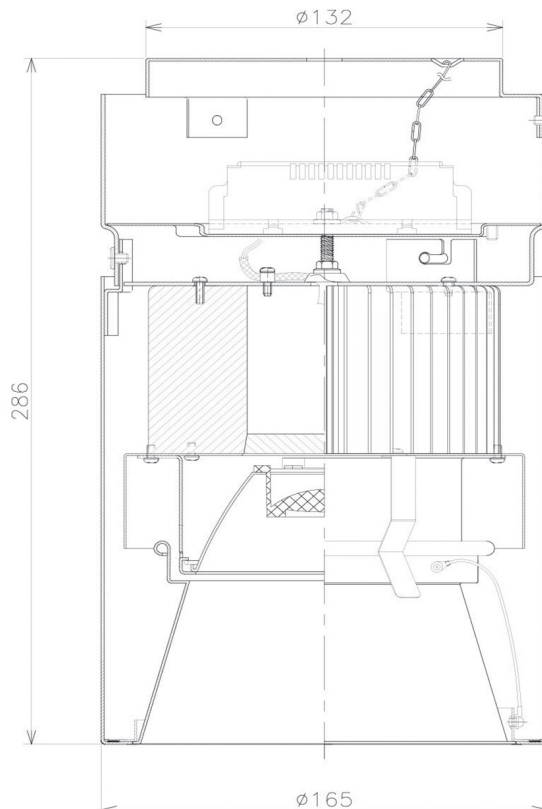

Item no. CD011-2815DB8535D

Series Name: Ceiling Light (Deep Cone)

Dark Mirror Reflector

|                  |                           |
|------------------|---------------------------|
| Installation     | Direct mount              |
| Type             | Ceiling Light (Deep Cone) |
| Fixture wattage  | 28.5W                     |
| Beam angle       | 10 deg                    |
| Color Temp.      | 3500K                     |
| CRI              | Ra>85                     |
| Luminous         | 2079 lm                   |
| Body             | Die-cast aluminum alloy   |
| Body finish      | Black                     |
| Trim finish      | Black                     |
| Reflector finish | Dark Mirror               |
| IP Rate          | IP20                      |
| Light source     | COB module                |
| Input Voltage    | AC220~240V                |
| Dimming Type     | Non-Dimmable              |
| Certificate      | CE, CCC                   |
| Cut Hole         | N/A                       |

| Weight |       |
|--------|-------|
| 42.8W  | 2.6kg |
| 36.0W  | 2.4kg |
| 28.5W  | 2.4kg |