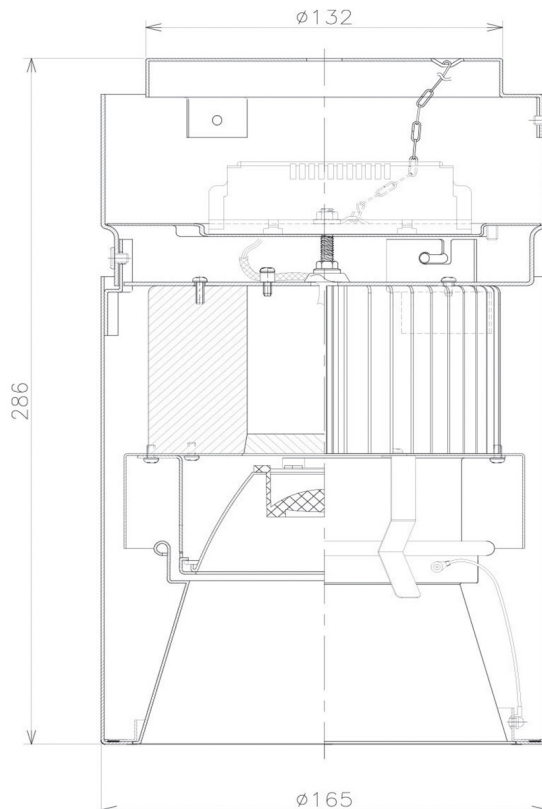

Item no. CD011-2815DB8535D

Series Name: Ceiling Light (Deep Cone)

Dark Mirror Reflector

Installation	Direct mount
Type	
Fixture wattage	28.5W
Beam angle	10 deg
Color Temp.	3500K
CRI	Ra>85
Luminous	2079 lm
Body	Die-cast aluminum alloy
Body finish	Black
Trim finish	Black
Reflector finish	Dark Mirror
IP Rate	IP20
Light source	COB module
Input Voltage	AC220~240V
Dimming Type	Non-Dimmable
Certificate	CE, CCC
Cut Hole	N/A

Weight	
42.8W	2.6kg
36.0W	2.4kg
28.5W	2.4kg