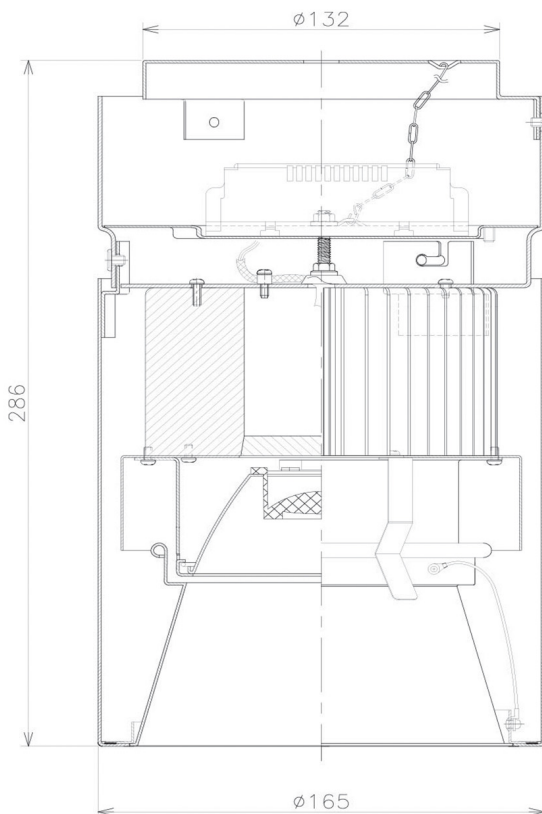

Item no. CD011-2815DB8540D

Series Name: Ceiling Light (Deep Cone)

Dark Mirror Reflector

Installation	Direct mount
Type	Ceiling Light (Deep Cone)
Fixture wattage	28.5W
Beam angle	10 deg
Color Temp.	4000K
CRI	Ra>85
Luminous	2099 lm
Body	Die-cast aluminum alloy
Body finish	Black
Trim finish	Black
Reflector finish	Dark Mirror
IP Rate	IP20
Light source	COB module
Input Voltage	AC220~240V
Dimming Type	Non-Dimmable
Certificate	CE, CCC
Cut Hole	N/A

Weight	
42.8W	2.6kg
36.0W	2.4kg
28.5W	2.4kg