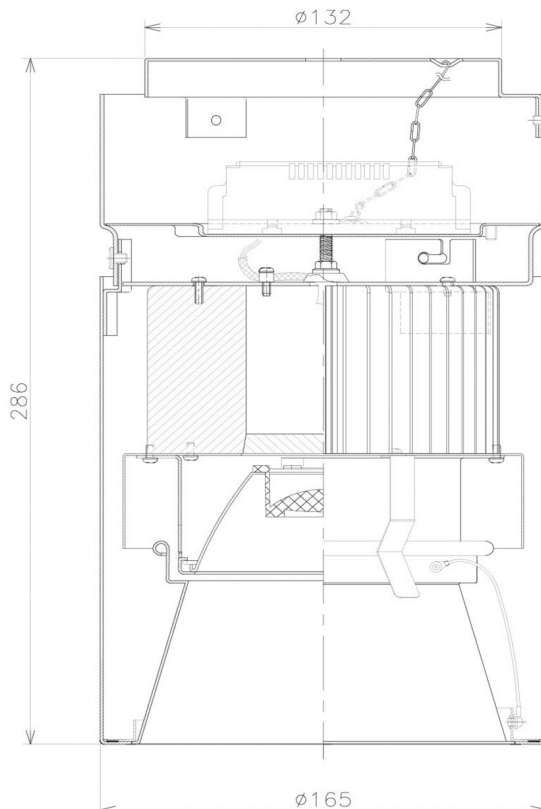

Item no. CD011-2815DB8540D

Series Name: Ceiling Light (Deep Cone)

Dark Mirror Reflector

Installation	Direct mount
Type	
Fixture wattage	28.5W
Beam angle	10 deg
Color Temp.	4000K
CRI	Ra>85
Luminous	2099 lm
Body	Die-cast aluminum alloy
Body finish	Black
Trim finish	Black
Reflector finish	Dark Mirror
IP Rate	IP20
Light source	COB module
Input Voltage	AC220~240V
Dimming Type	Non-Dimmable
Certificate	CE, CCC
Cut Hole	N/A

Weight	
42.8W	2.6kg
36.0W	2.4kg
28.5W	2.4kg