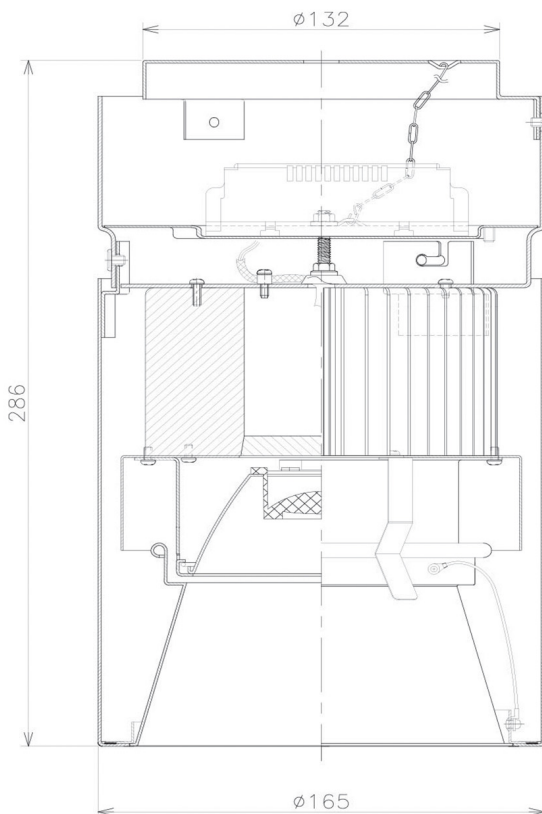

Item no. CD011-2815MB8527D

Series Name: Ceiling Light (Deep Cone)

Installation	Direct mount
Type	Ceiling Light (Deep Cone)
Fixture wattage	28.5W
Beam angle	10 deg
Color Temp.	2700K
CRI	Ra>85
Luminous	2066 lm
Body	Die-cast aluminum alloy
Body finish	Black
Trim finish	Black
Reflector finish	Mirror
IP Rate	IP20
Light source	COB module
Input Voltage	AC220~240V
Dimming Type	Non-Dimmable
Certificate	CE, CCC
Cut Hole	N/A

Weight	
42.8W	2.6kg
36.0W	2.4kg
28.5W	2.4kg