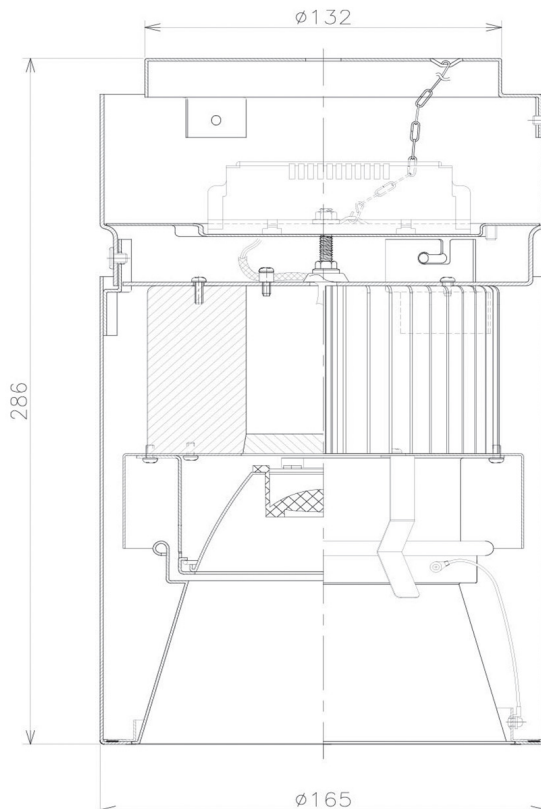

Item no. CD011-2815MB8527D

Series Name: Ceiling Light (Deep Cone)

Installation	Direct mount
Type	
Fixture wattage	28.5W
Beam angle	10 deg
Color Temp.	2700K
CRI	Ra>85
Luminous	2066 lm
Body	Die-cast aluminum alloy
Body finish	Black
Trim finish	Black
Reflector finish	Mirror
IP Rate	IP20
Light source	COB module
Input Voltage	AC220~240V
Dimming Type	Non-Dimmable
Certificate	CE, CCC
Cut Hole	N/A

Weight	
42.8W	2.6kg
36.0W	2.4kg
28.5W	2.4kg