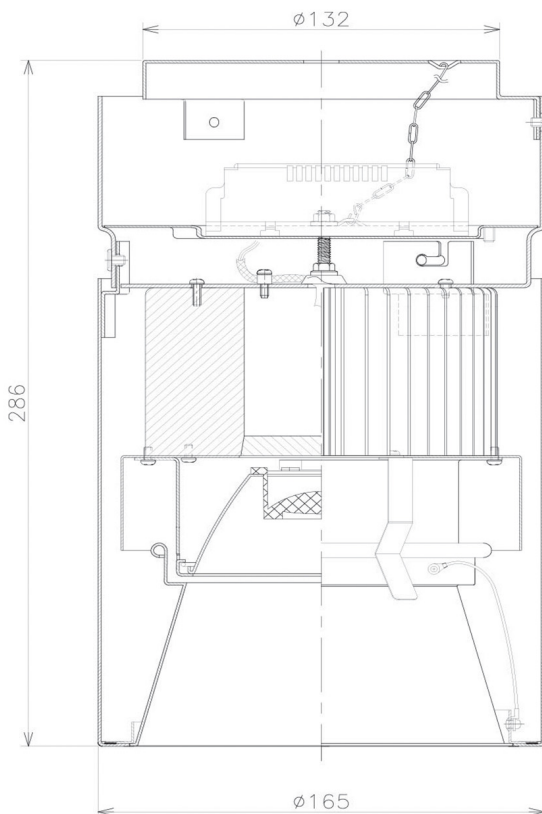

Item no. CD011-2815MB8530D

Series Name: Ceiling Light (Deep Cone)

Installation	Direct mount
Type	Ceiling Light (Deep Cone)
Fixture wattage	28.5W
Beam angle	10 deg
Color Temp.	3000K
CRI	Ra>85
Luminous	2154 lm
Body	Die-cast aluminum alloy
Body finish	Black
Trim finish	Black
Reflector finish	Mirror
IP Rate	IP20
Light source	COB module
Input Voltage	AC220~240V
Dimming Type	Non-Dimmable
Certificate	CE, CCC
Cut Hole	N/A

Weight	
42.8W	2.6kg
36.0W	2.4kg
28.5W	2.4kg