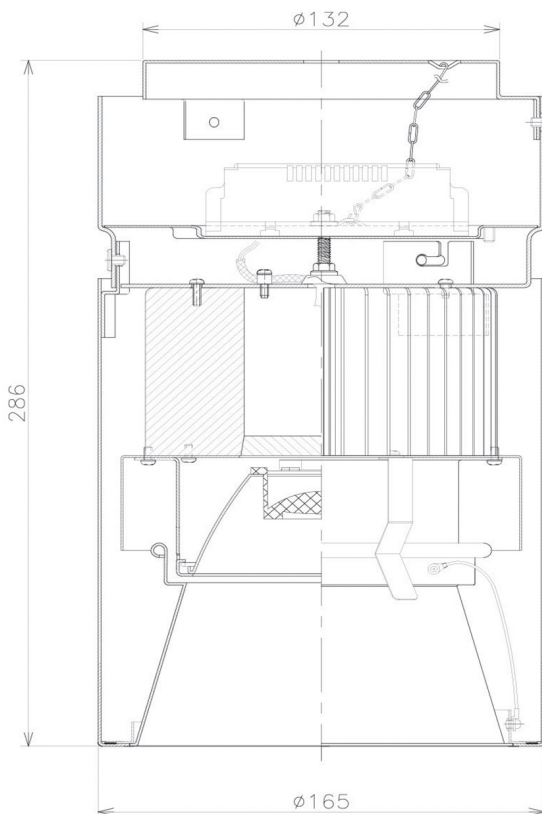

Item no. CD011-2815MB8530D

Series Name: Ceiling Light (Deep Cone)

Installation	Direct mount
Type	
Fixture wattage	28.5W
Beam angle	10 deg
Color Temp.	3000K
CRI	Ra>85
Luminous	2154 lm
Body	Die-cast aluminum alloy
Body finish	Black
Trim finish	Black
Reflector finish	Mirror
IP Rate	IP20
Light source	COB module
Input Voltage	AC220~240V
Dimming Type	Non-Dimmable
Certificate	CE, CCC
Cut Hole	N/A

Weight	
42.8W	2.6kg
36.0W	2.4kg
28.5W	2.4kg