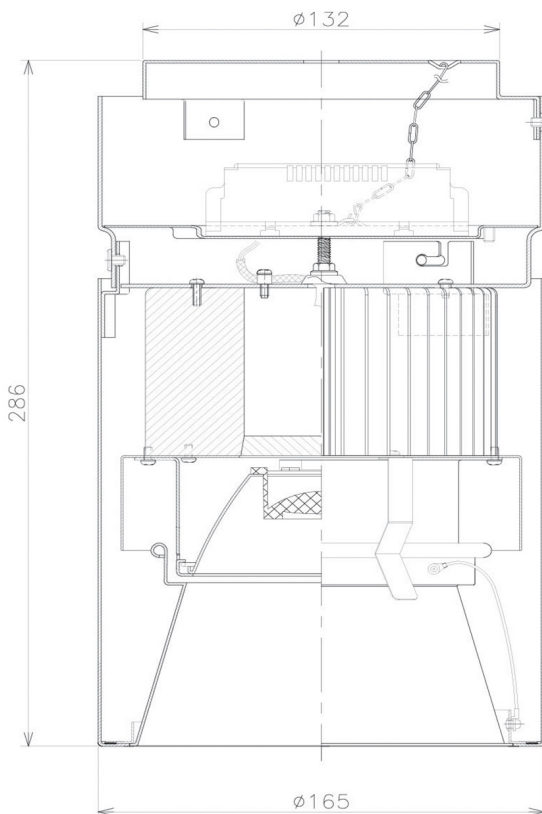

Item no. CD011-2815MB8535D

Series Name: Ceiling Light (Deep Cone)

Installation	Direct mount
Type	Ceiling Light (Deep Cone)
Fixture wattage	28.5W
Beam angle	10 deg
Color Temp.	3500K
CRI	Ra>85
Luminous	2189 lm
Body	Die-cast aluminum alloy
Body finish	Black
Trim finish	Black
Reflector finish	Mirror
IP Rate	IP20
Light source	COB module
Input Voltage	AC220~240V
Dimming Type	Non-Dimmable
Certificate	CE, CCC
Cut Hole	N/A

Weight	
42.8W	2.6kg
36.0W	2.4kg
28.5W	2.4kg