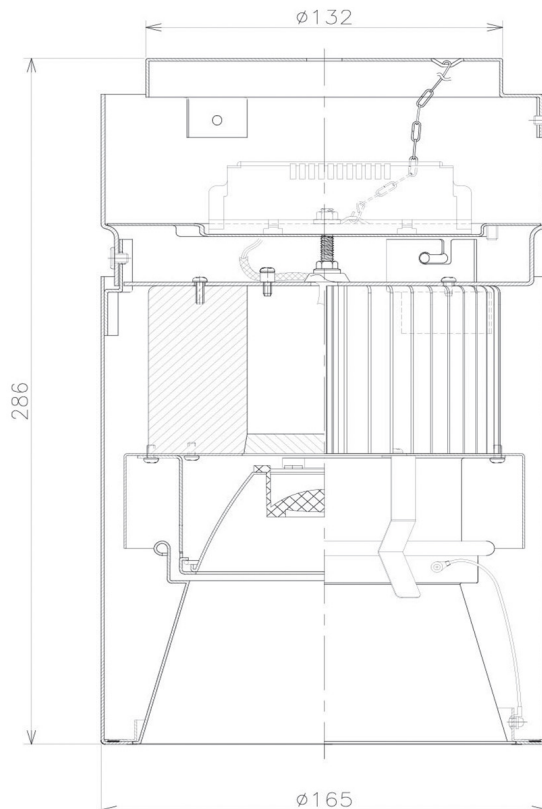

Item no. CD011-2815MB8535D

Series Name: Ceiling Light (Deep Cone)

Installation	Direct mount
Type	
Fixture wattage	28.5W
Beam angle	10 deg
Color Temp.	3500K
CRI	Ra>85
Luminous	2189 lm
Body	Die-cast aluminum alloy
Body finish	Black
Trim finish	Black
Reflector finish	Mirror
IP Rate	IP20
Light source	COB module
Input Voltage	AC220~240V
Dimming Type	Non-Dimmable
Certificate	CE, CCC
Cut Hole	N/A

Weight	
42.8W	2.6kg
36.0W	2.4kg
28.5W	2.4kg