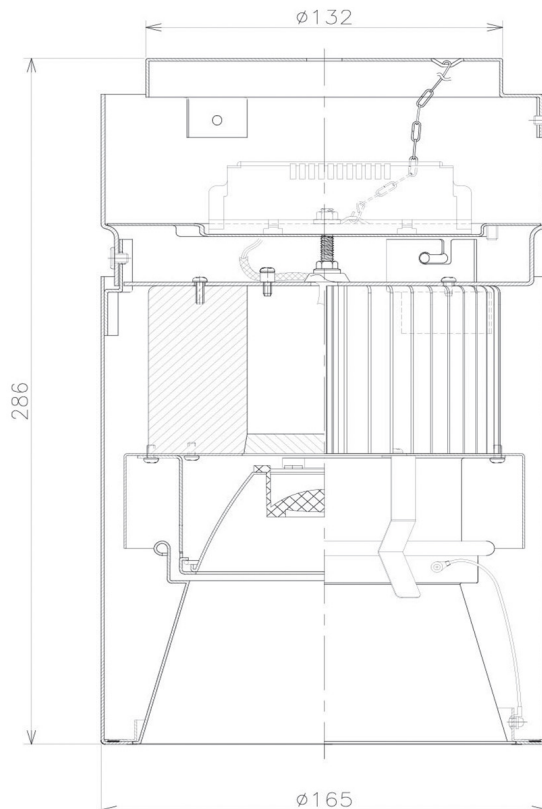

Item no. CD011-2815MB8540D

Series Name: Ceiling Light (Deep Cone)

Installation	Direct mount
Type	
Fixture wattage	28.5W
Beam angle	10 deg
Color Temp.	4000K
CRI	Ra>85
Luminous	2210 lm
Body	Die-cast aluminum alloy
Body finish	Black
Trim finish	Black
Reflector finish	Mirror
IP Rate	IP20
Light source	COB module
Input Voltage	AC220~240V
Dimming Type	Non-Dimmable
Certificate	CE, CCC
Cut Hole	N/A

Weight	
42.8W	2.6kg
36.0W	2.4kg
28.5W	2.4kg