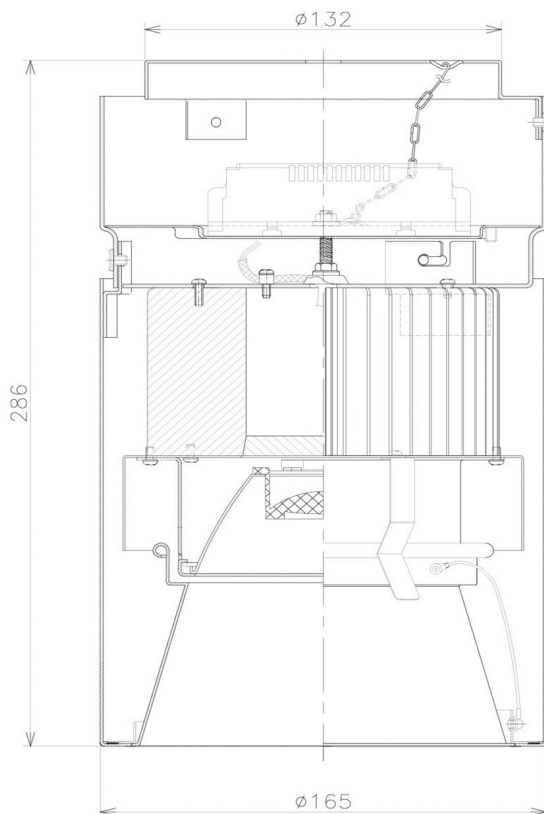

Item no. CD011-2815MB8540D

Series Name: Ceiling Light (Deep Cone)

Installation	Direct mount
Type	Ceiling Light (Deep Cone)
Fixture wattage	28.5W
Beam angle	10 deg
Color Temp.	4000K
CRI	Ra>85
Luminous	2210 lm
Body	Die-cast aluminum alloy
Body finish	Black
Trim finish	Black
Reflector finish	Mirror
IP Rate	IP20
Light source	COB module
Input Voltage	AC220~240V
Dimming Type	Non-Dimmable
Certificate	CE, CCC
Cut Hole	N/A

Weight	
42.8W	2.6kg
36.0W	2.4kg
28.5W	2.4kg