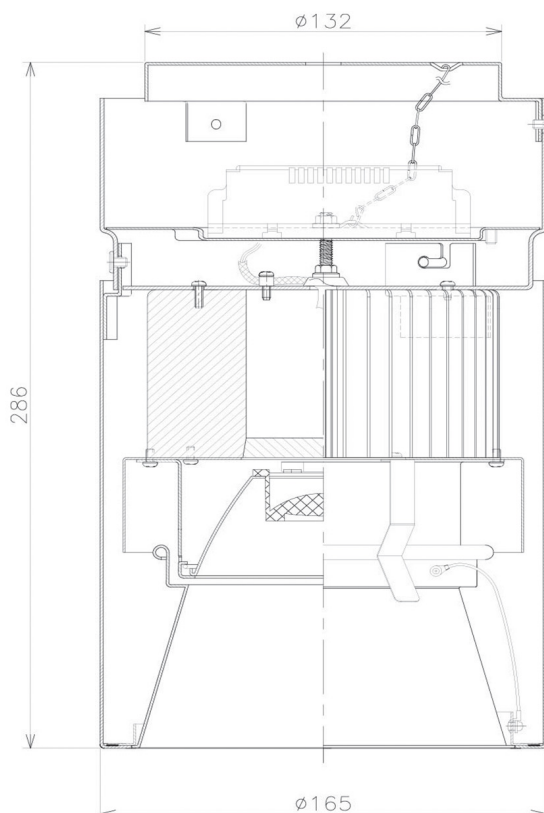

Item no. CD011-2820DB8527D

Series Name: Ceiling Light (Deep Cone)

Dark Mirror Reflector

Installation	Direct mount
Type	
Fixture wattage	28.5W
Beam angle	15 deg
Color Temp.	2700K
CRI	Ra>85
Luminous	1951 lm
Body	Die-cast aluminum alloy
Body finish	Black
Trim finish	Black
Reflector finish	Dark Mirror
IP Rate	IP20
Light source	COB module
Input Voltage	AC220~240V
Dimming Type	Non-Dimmable
Certificate	CE, CCC
Cut Hole	N/A

Weight	
42.8W	2.6kg
36.0W	2.4kg
28.5W	2.4kg