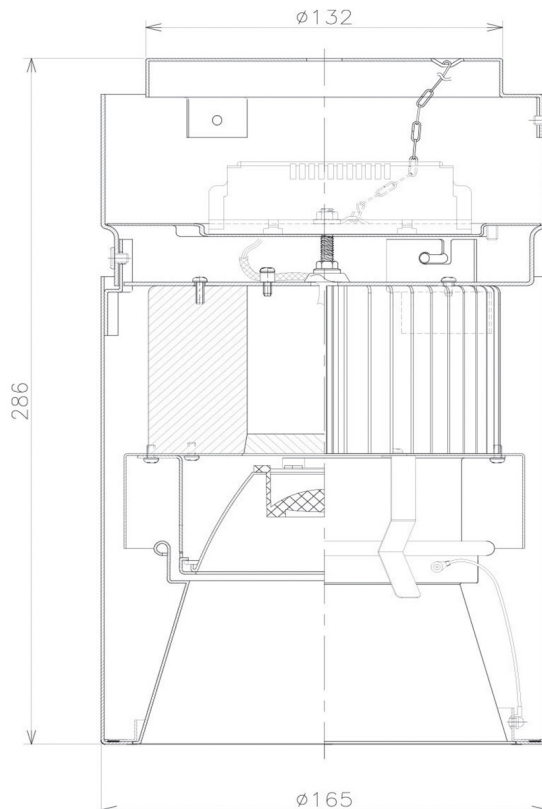

Item no. CD011-2820DB8530D

Series Name: Ceiling Light (Deep Cone)

Dark Mirror Reflector

Installation	Direct mount
Type	
Fixture wattage	28.5W
Beam angle	15 deg
Color Temp.	3000K
CRI	Ra>85
Luminous	2034 lm
Body	Die-cast aluminum alloy
Body finish	Black
Trim finish	Black
Reflector finish	Dark Mirror
IP Rate	IP20
Light source	COB module
Input Voltage	AC220~240V
Dimming Type	Non-Dimmable
Certificate	CE, CCC
Cut Hole	N/A

Weight	
42.8W	2.6kg
36.0W	2.4kg
28.5W	2.4kg