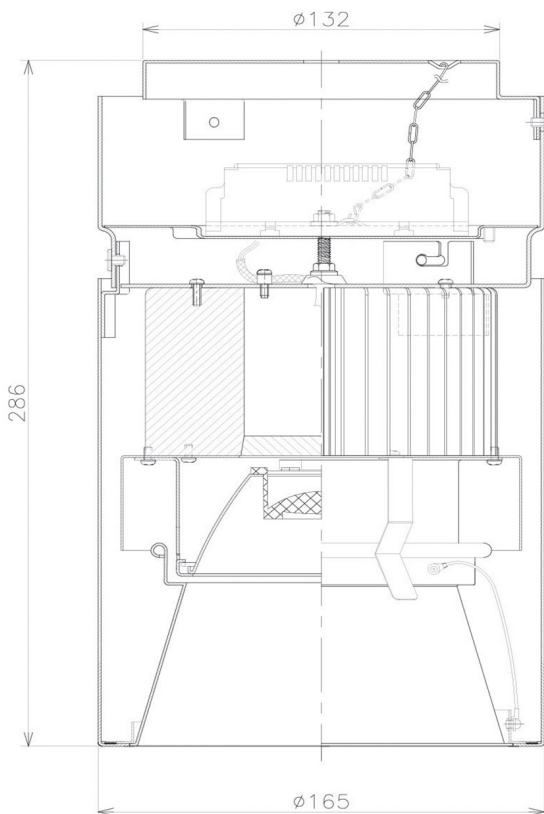

Item no. CD011-2820DB8530D

Series Name: Ceiling Light (Deep Cone)

Dark Mirror Reflector

Installation	Direct mount
Type	Ceiling Light (Deep Cone)
Fixture wattage	28.5W
Beam angle	15 deg
Color Temp.	3000K
CRI	Ra>85
Luminous	2034 lm
Body	Die-cast aluminum alloy
Body finish	Black
Trim finish	Black
Reflector finish	Dark Mirror
IP Rate	IP20
Light source	COB module
Input Voltage	AC220~240V
Dimming Type	Non-Dimmable
Certificate	CE, CCC
Cut Hole	N/A

Weight	
42.8W	2.6kg
36.0W	2.4kg
28.5W	2.4kg