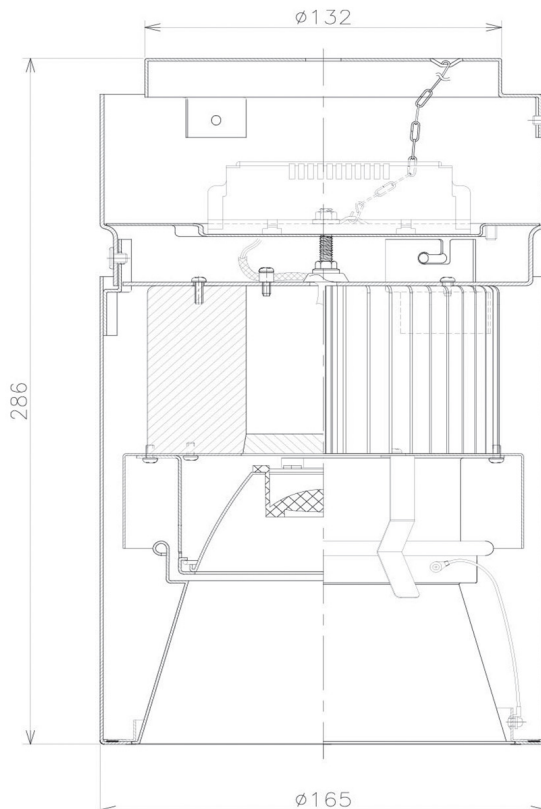

Item no. CD011-2820DB8535D

Series Name: Ceiling Light (Deep Cone)

Dark Mirror Reflector

Installation	Direct mount
Type	
Fixture wattage	28.5W
Beam angle	15 deg
Color Temp.	3500K
CRI	Ra>85
Luminous	2067 lm
Body	Die-cast aluminum alloy
Body finish	Black
Trim finish	Black
Reflector finish	Dark Mirror
IP Rate	IP20
Light source	COB module
Input Voltage	AC220~240V
Dimming Type	Non-Dimmable
Certificate	CE, CCC
Cut Hole	N/A

Weight	
42.8W	2.6kg
36.0W	2.4kg
28.5W	2.4kg