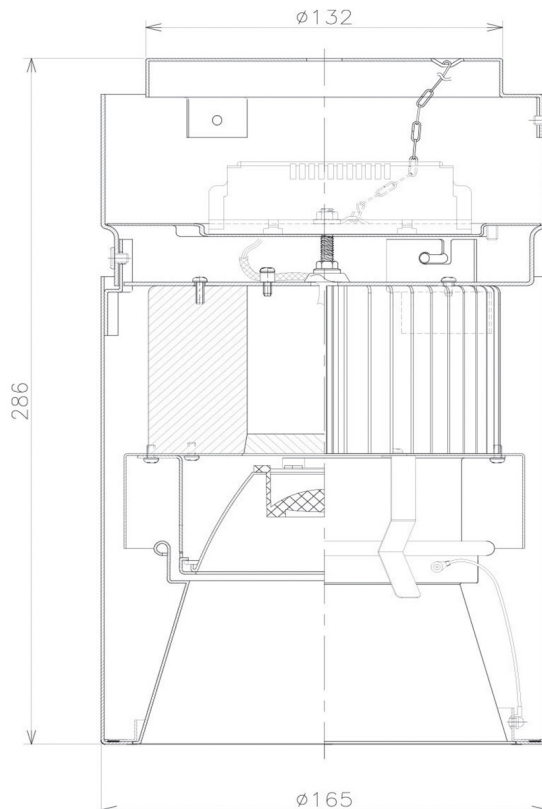

Item no. CD011-2820DB8535D

Series Name: Ceiling Light (Deep Cone)

Dark Mirror Reflector

Installation	Direct mount
Type	
Fixture wattage	28.5W
Beam angle	15 deg
Color Temp.	3500K
CRI	Ra>85
Luminous	2067 lm
Body	Die-cast aluminum alloy
Body finish	Black
Trim finish	Black
Reflector finish	Dark Mirror
IP Rate	IP20
Light source	COB module
Input Voltage	AC220~240V
Dimming Type	Non-Dimmable
Certificate	CE, CCC
Cut Hole	N/A

Weight	
42.8W	2.6kg
36.0W	2.4kg
28.5W	2.4kg