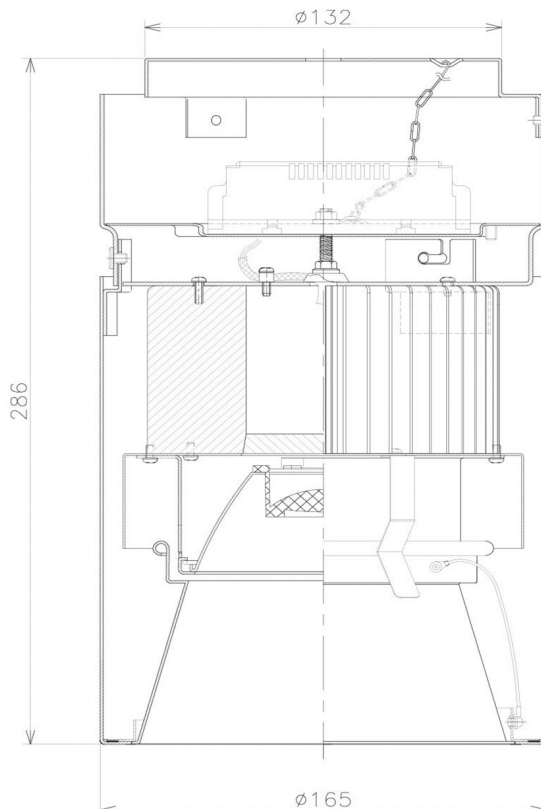

Item no. CD011-2820DB8540D

Series Name: Ceiling Light (Deep Cone)

Dark Mirror Reflector

Installation	Direct mount
Type	Ceiling Light (Deep Cone)
Fixture wattage	28.5W
Beam angle	15 deg
Color Temp.	4000K
CRI	Ra>85
Luminous	2086 lm
Body	Die-cast aluminum alloy
Body finish	Black
Trim finish	Black
Reflector finish	Dark Mirror
IP Rate	IP20
Light source	COB module
Input Voltage	AC220~240V
Dimming Type	Non-Dimmable
Certificate	CE, CCC
Cut Hole	N/A

Weight	
42.8W	2.6kg
36.0W	2.4kg
28.5W	2.4kg