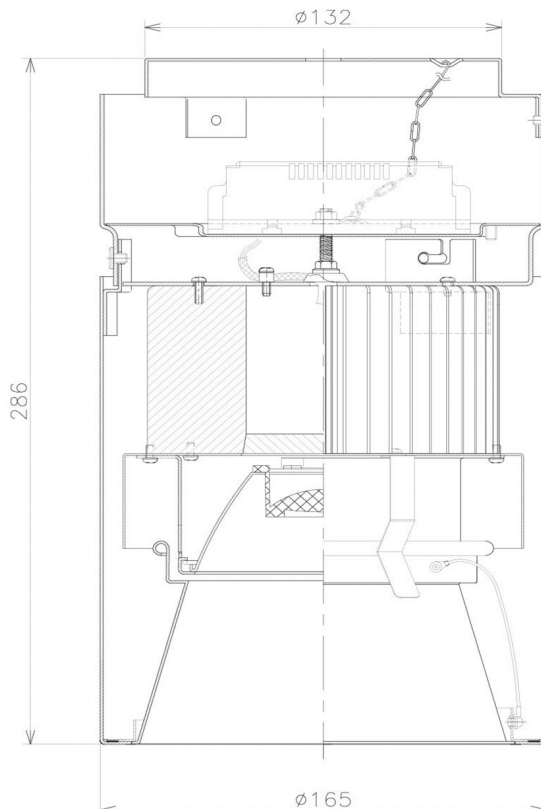

Item no. CD011-2820DB8540D

Series Name: Ceiling Light (Deep Cone)

Dark Mirror Reflector

Installation	Direct mount
Type	
Fixture wattage	28.5W
Beam angle	15 deg
Color Temp.	4000K
CRI	Ra>85
Luminous	2086 lm
Body	Die-cast aluminum alloy
Body finish	Black
Trim finish	Black
Reflector finish	Dark Mirror
IP Rate	IP20
Light source	COB module
Input Voltage	AC220~240V
Dimming Type	Non-Dimmable
Certificate	CE, CCC
Cut Hole	N/A

Weight	
42.8W	2.6kg
36.0W	2.4kg
28.5W	2.4kg