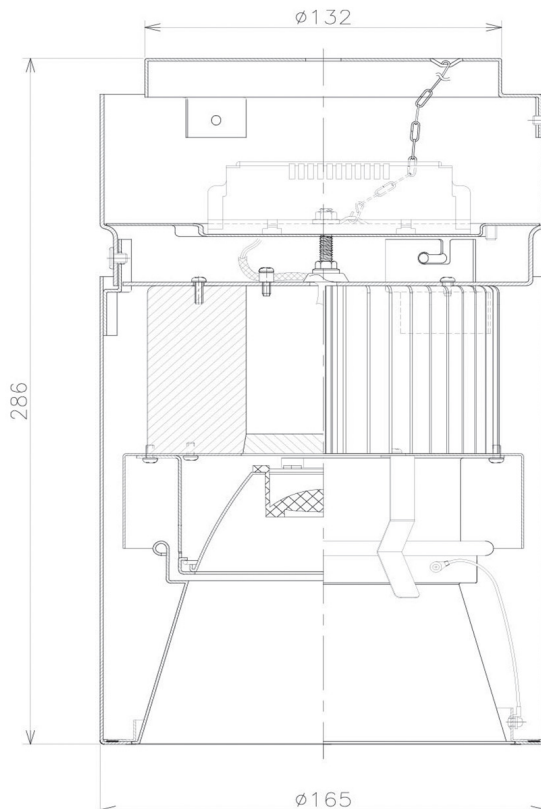

Item no. CD011-2820MB8527D

Series Name: Ceiling Light (Deep Cone)

Installation	Direct mount
Type	
Fixture wattage	28.5W
Beam angle	15 deg
Color Temp.	2700K
CRI	Ra>85
Luminous	2053 lm
Body	Die-cast aluminum alloy
Body finish	Black
Trim finish	Black
Reflector finish	Mirror
IP Rate	IP20
Light source	COB module
Input Voltage	AC220~240V
Dimming Type	Non-Dimmable
Certificate	CE, CCC
Cut Hole	N/A

Weight	
42.8W	2.6kg
36.0W	2.4kg
28.5W	2.4kg