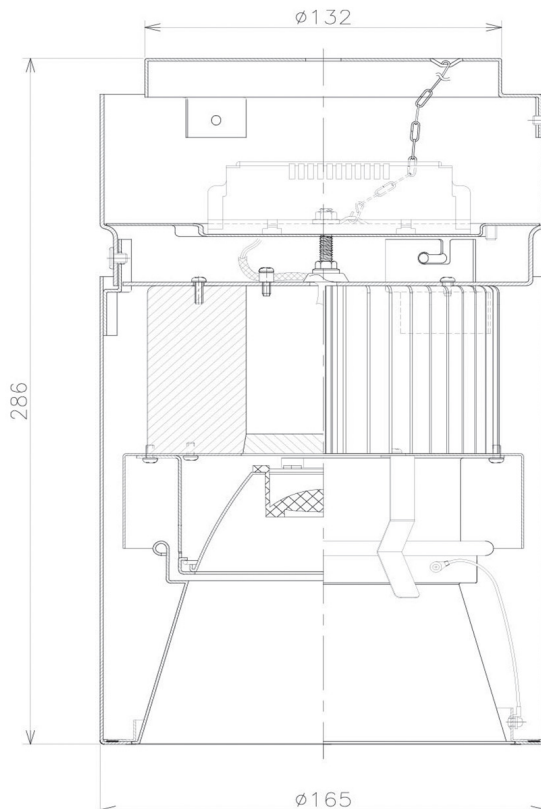

Item no. CD011-2820MB8530D

Series Name: Ceiling Light (Deep Cone)

Installation	Direct mount
Type	
Fixture wattage	28.5W
Beam angle	15 deg
Color Temp.	3000K
CRI	Ra>85
Luminous	2141 lm
Body	Die-cast aluminum alloy
Body finish	Black
Trim finish	Black
Reflector finish	Mirror
IP Rate	IP20
Light source	COB module
Input Voltage	AC220~240V
Dimming Type	Non-Dimmable
Certificate	CE, CCC
Cut Hole	N/A

Weight	
42.8W	2.6kg
36.0W	2.4kg
28.5W	2.4kg