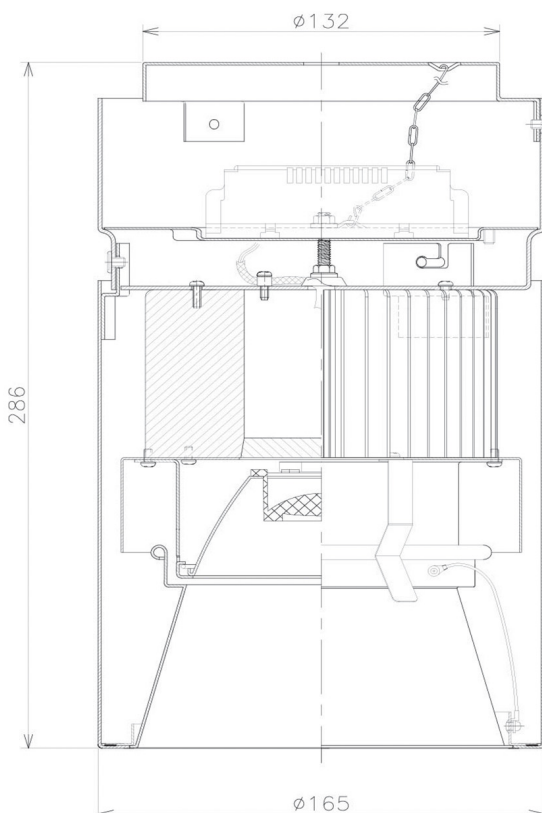

Item no. CD011-2820MB8530D

Series Name: Ceiling Light (Deep Cone)

Installation	Direct mount
Type	Ceiling Light (Deep Cone)
Fixture wattage	28.5W
Beam angle	15 deg
Color Temp.	3000K
CRI	Ra>85
Luminous	2141 lm
Body	Die-cast aluminum alloy
Body finish	Black
Trim finish	Black
Reflector finish	Mirror
IP Rate	IP20
Light source	COB module
Input Voltage	AC220~240V
Dimming Type	Non-Dimmable
Certificate	CE, CCC
Cut Hole	N/A

Weight	
42.8W	2.6kg
36.0W	2.4kg
28.5W	2.4kg