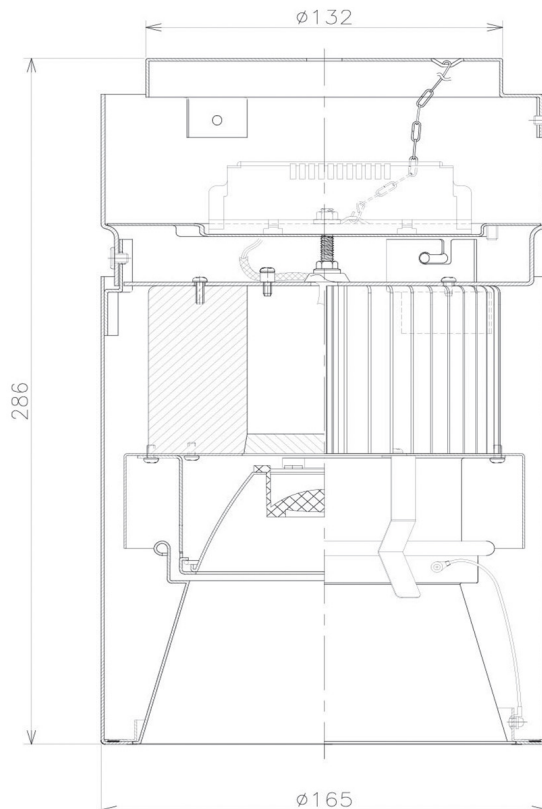

Item no. CD011-2820MB8535D

Series Name: Ceiling Light (Deep Cone)

Installation	Direct mount
Type	
Fixture wattage	28.5W
Beam angle	15 deg
Color Temp.	3500K
CRI	Ra>85
Luminous	2176 lm
Body	Die-cast aluminum alloy
Body finish	Black
Trim finish	Black
Reflector finish	Mirror
IP Rate	IP20
Light source	COB module
Input Voltage	AC220~240V
Dimming Type	Non-Dimmable
Certificate	CE, CCC
Cut Hole	N/A

Weight	
42.8W	2.6kg
36.0W	2.4kg
28.5W	2.4kg