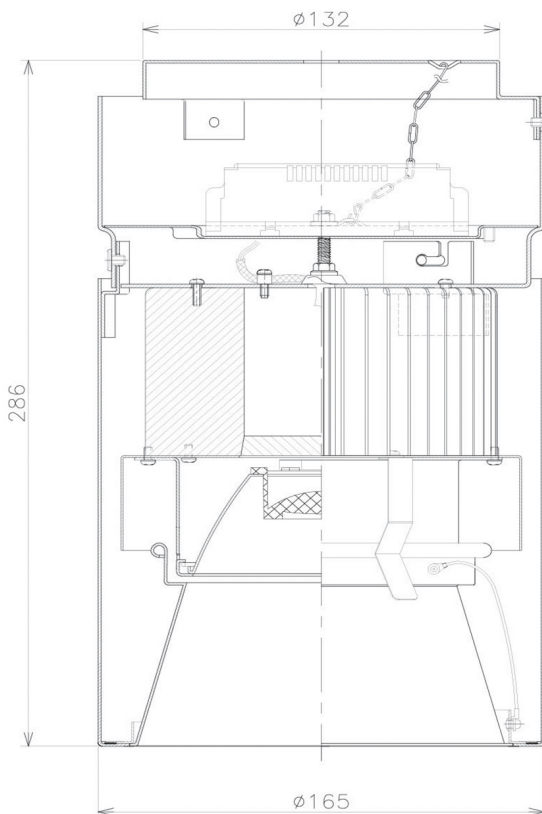

Item no. CD011-2820MB8535D

Series Name: Ceiling Light (Deep Cone)

Installation	Direct mount
Type	Ceiling Light (Deep Cone)
Fixture wattage	28.5W
Beam angle	15 deg
Color Temp.	3500K
CRI	Ra>85
Luminous	2176 lm
Body	Die-cast aluminum alloy
Body finish	Black
Trim finish	Black
Reflector finish	Mirror
IP Rate	IP20
Light source	COB module
Input Voltage	AC220~240V
Dimming Type	Non-Dimmable
Certificate	CE, CCC
Cut Hole	N/A

Weight	
42.8W	2.6kg
36.0W	2.4kg
28.5W	2.4kg