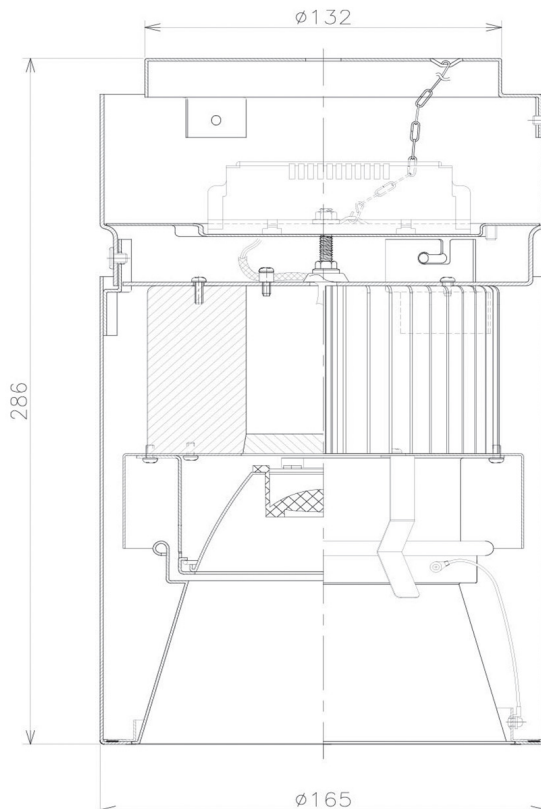

Item no. CD011-2820MB8540D

Series Name: Ceiling Light (Deep Cone)

Installation	Direct mount
Type	
Fixture wattage	28.5W
Beam angle	15 deg
Color Temp.	4000K
CRI	Ra>85
Luminous	2196 lm
Body	Die-cast aluminum alloy
Body finish	Black
Trim finish	Black
Reflector finish	Mirror
IP Rate	IP20
Light source	COB module
Input Voltage	AC220~240V
Dimming Type	Non-Dimmable
Certificate	CE, CCC
Cut Hole	N/A

Weight	
42.8W	2.6kg
36.0W	2.4kg
28.5W	2.4kg