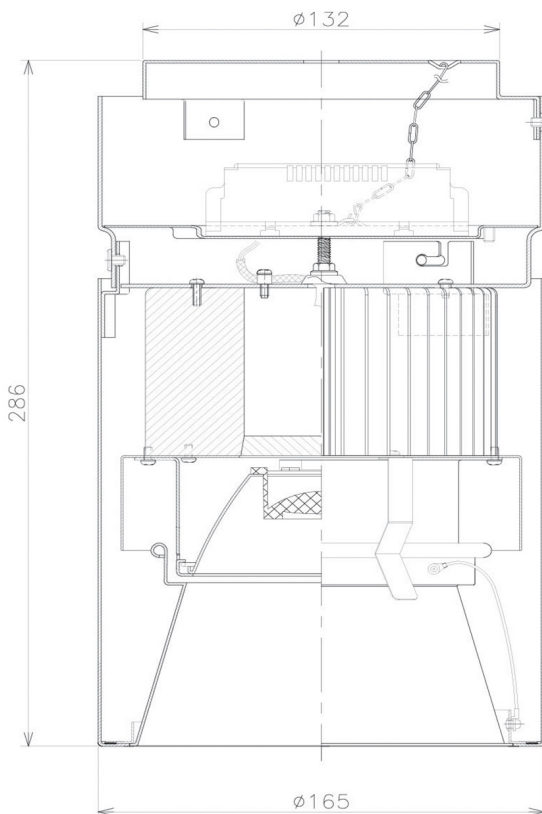

Item no. CD011-2820MB8540D

Series Name: Ceiling Light (Deep Cone)

Installation	Direct mount
Type	Ceiling Light (Deep Cone)
Fixture wattage	28.5W
Beam angle	15 deg
Color Temp.	4000K
CRI	Ra>85
Luminous	2196 lm
Body	Die-cast aluminum alloy
Body finish	Black
Trim finish	Black
Reflector finish	Mirror
IP Rate	IP20
Light source	COB module
Input Voltage	AC220~240V
Dimming Type	Non-Dimmable
Certificate	CE, CCC
Cut Hole	N/A

Weight	
42.8W	2.6kg
36.0W	2.4kg
28.5W	2.4kg