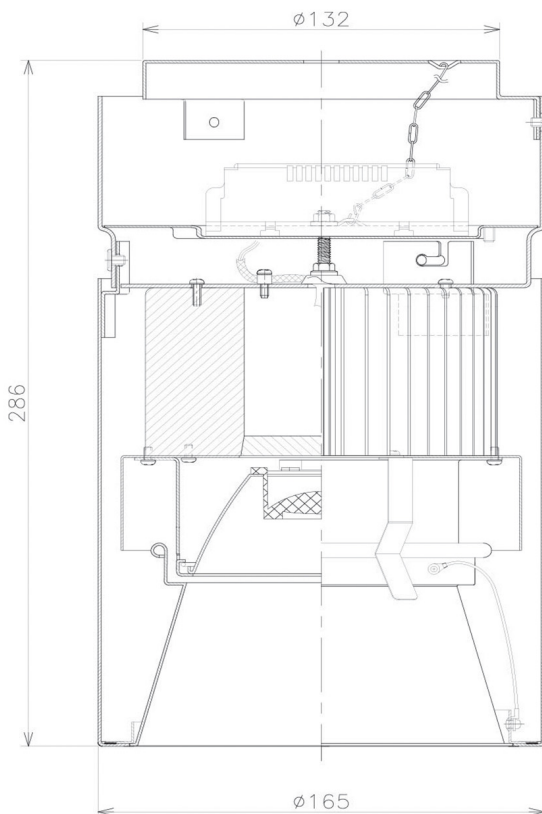

Item no. CD011-2830DB8527D

Series Name: Ceiling Light (Deep Cone)

Dark Mirror Reflector

Installation	Direct mount
Type	Ceiling Light (Deep Cone)
Fixture wattage	28.5W
Beam angle	30 deg
Color Temp.	2700K
CRI	Ra>85
Luminous	1937 lm
Body	Die-cast aluminum alloy
Body finish	Black
Trim finish	Black
Reflector finish	Dark Mirror
IP Rate	IP20
Light source	COB module
Input Voltage	AC220~240V
Dimming Type	Non-Dimmable
Certificate	CE, CCC
Cut Hole	N/A

Weight	
42.8W	2.6kg
36.0W	2.4kg
28.5W	2.4kg