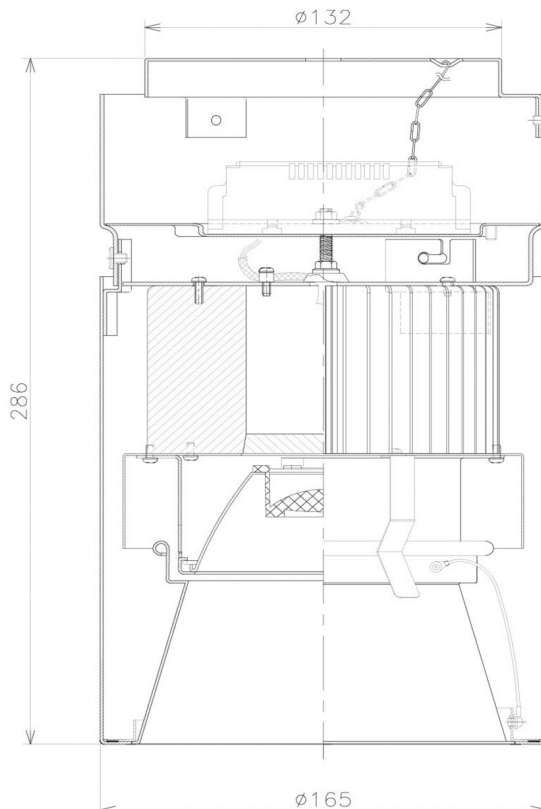

Item no. CD011-2830DB8527D

Series Name: Ceiling Light (Deep Cone)

Dark Mirror Reflector

Installation	Direct mount
Type	
Fixture wattage	28.5W
Beam angle	30 deg
Color Temp.	2700K
CRI	Ra>85
Luminous	1937 lm
Body	Die-cast aluminum alloy
Body finish	Black
Trim finish	Black
Reflector finish	Dark Mirror
IP Rate	IP20
Light source	COB module
Input Voltage	AC220~240V
Dimming Type	Non-Dimmable
Certificate	CE, CCC
Cut Hole	N/A

Weight	
42.8W	2.6kg
36.0W	2.4kg
28.5W	2.4kg