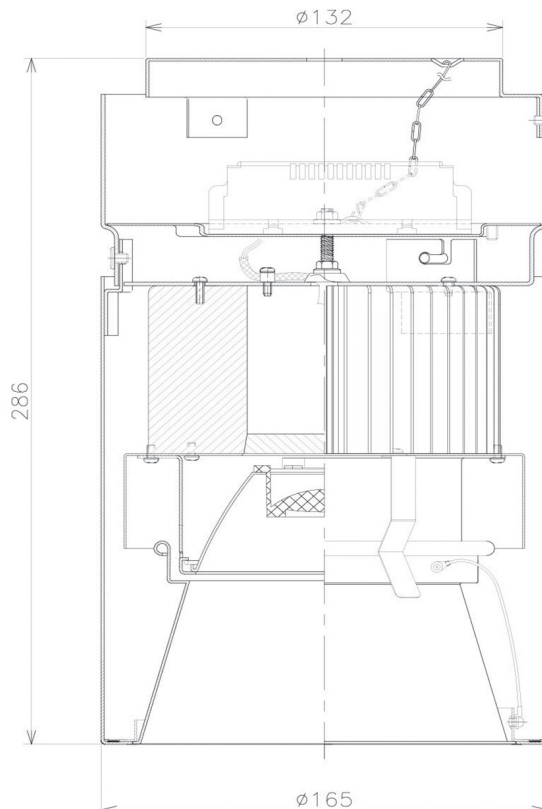

Item no. CD011-2830DB8530D

Series Name: Ceiling Light (Deep Cone)

Dark Mirror Reflector

Installation	Direct mount
Type	Ceiling Light (Deep Cone)
Fixture wattage	28.5W
Beam angle	30 deg
Color Temp.	3000K
CRI	Ra>85
Luminous	2019 lm
Body	Die-cast aluminum alloy
Body finish	Black
Trim finish	Black
Reflector finish	Dark Mirror
IP Rate	IP20
Light source	COB module
Input Voltage	AC220~240V
Dimming Type	Non-Dimmable
Certificate	CE, CCC
Cut Hole	N/A

Weight	
42.8W	2.6kg
36.0W	2.4kg
28.5W	2.4kg