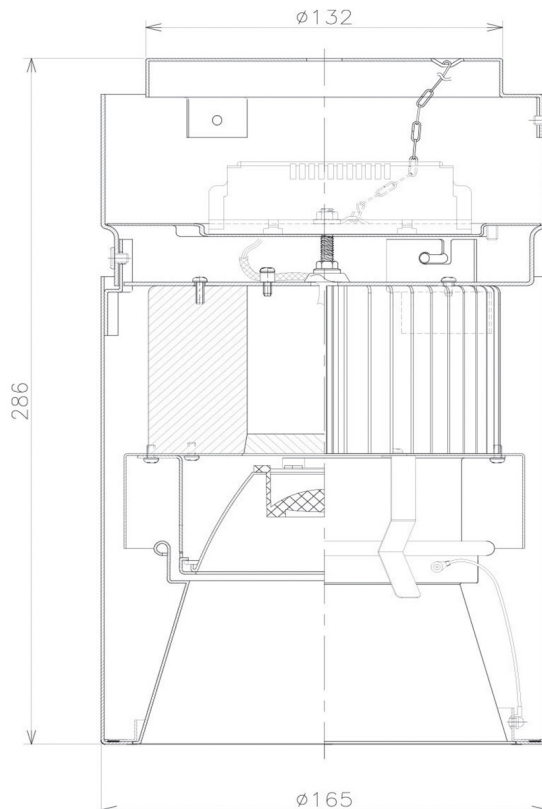

Item no. CD011-2830DB8530D

Series Name: Ceiling Light (Deep Cone)

Dark Mirror Reflector

Installation	Direct mount
Type	
Fixture wattage	28.5W
Beam angle	30 deg
Color Temp.	3000K
CRI	Ra>85
Luminous	2019 lm
Body	Die-cast aluminum alloy
Body finish	Black
Trim finish	Black
Reflector finish	Dark Mirror
IP Rate	IP20
Light source	COB module
Input Voltage	AC220~240V
Dimming Type	Non-Dimmable
Certificate	CE, CCC
Cut Hole	N/A

Weight	
42.8W	2.6kg
36.0W	2.4kg
28.5W	2.4kg