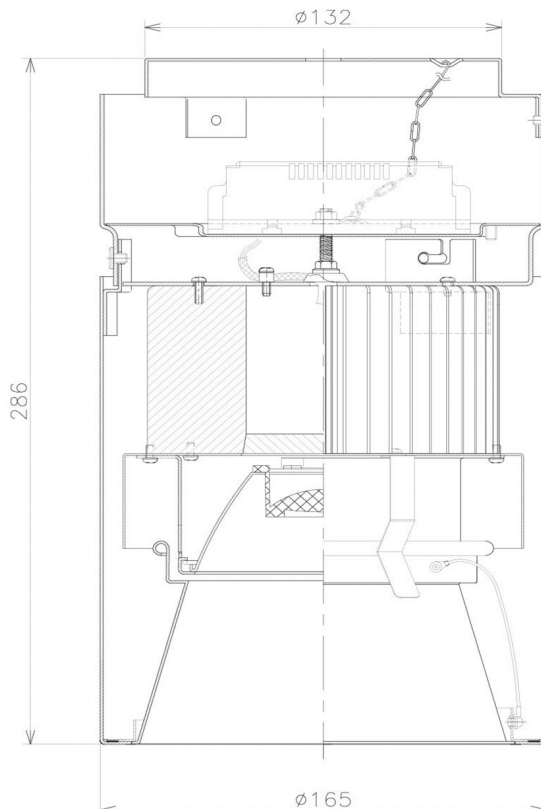

Item no. CD011-2830DB8535D

Series Name: Ceiling Light (Deep Cone)

Dark Mirror Reflector

Installation	Direct mount
Type	Ceiling Light (Deep Cone)
Fixture wattage	28.5W
Beam angle	30 deg
Color Temp.	3500K
CRI	Ra>85
Luminous	2052 lm
Body	Die-cast aluminum alloy
Body finish	Black
Trim finish	Black
Reflector finish	Dark Mirror
IP Rate	IP20
Light source	COB module
Input Voltage	AC220~240V
Dimming Type	Non-Dimmable
Certificate	CE, CCC
Cut Hole	N/A

Weight	
42.8W	2.6kg
36.0W	2.4kg
28.5W	2.4kg