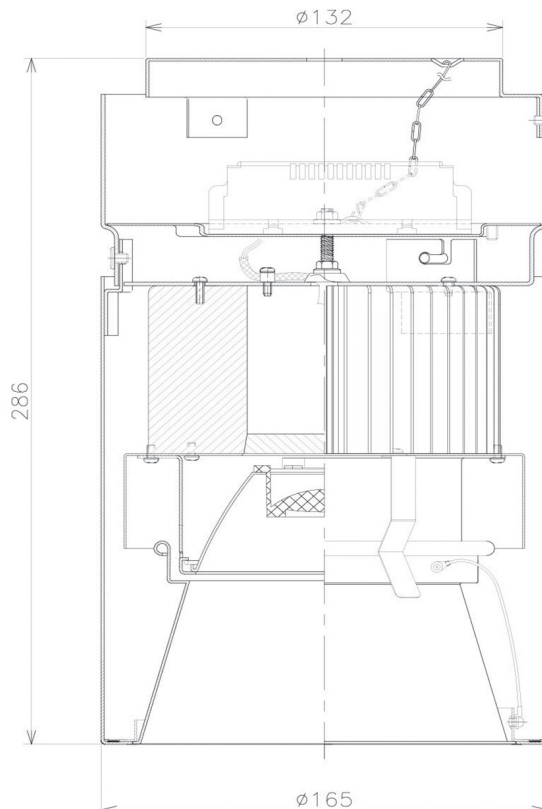

Item no. CD011-2830DB8535D

Series Name: Ceiling Light (Deep Cone)

Dark Mirror Reflector

Installation	Direct mount
Type	Ceiling Light (Deep Cone)
Fixture wattage	28.5W
Beam angle	30 deg
Color Temp.	3500K
CRI	Ra>85
Luminous	2052 lm
Body	Die-cast aluminum alloy
Body finish	Black
Trim finish	Black
Reflector finish	Dark Mirror
IP Rate	IP20
Light source	COB module
Input Voltage	AC220~240V
Dimming Type	Non-Dimmable
Certificate	CE, CCC
Cut Hole	N/A

Weight	
42.8W	2.6kg
36.0W	2.4kg
28.5W	2.4kg