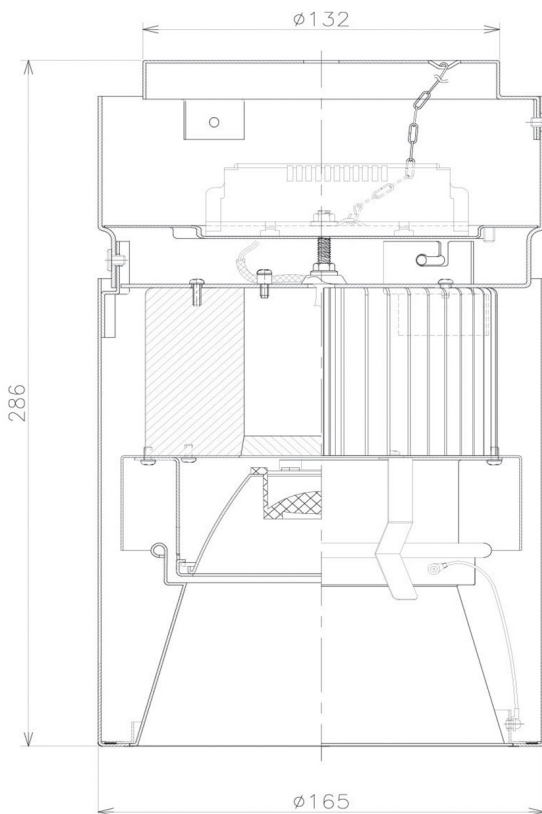

Item no. CD011-2830DB8535D

Series Name: Ceiling Light (Deep Cone)

Dark Mirror Reflector

|                  |                         |
|------------------|-------------------------|
| Installation     | Direct mount            |
| Type             |                         |
| Fixture wattage  | 28.5W                   |
| Beam angle       | 30 deg                  |
| Color Temp.      | 3500K                   |
| CRI              | Ra>85                   |
| Luminous         | 2052 lm                 |
| Body             | Die-cast aluminum alloy |
| Body finish      | Black                   |
| Trim finish      | Black                   |
| Reflector finish | Dark Mirror             |
| IP Rate          | IP20                    |
| Light source     | COB module              |
| Input Voltage    | AC220~240V              |
| Dimming Type     | Non-Dimmable            |
| Certificate      | CE, CCC                 |
| Cut Hole         | N/A                     |

| Weight |       |
|--------|-------|
| 42.8W  | 2.6kg |
| 36.0W  | 2.4kg |
| 28.5W  | 2.4kg |