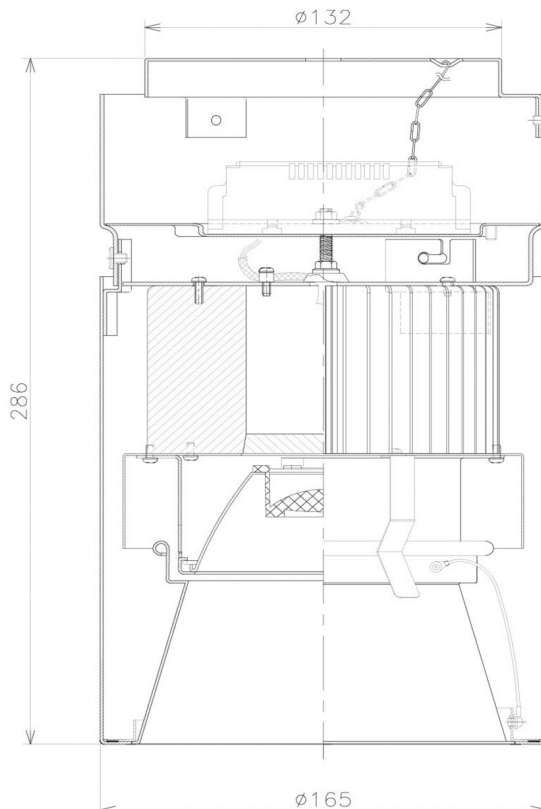

Item no. CD011-2830DB8540D

Series Name: Ceiling Light (Deep Cone)

Dark Mirror Reflector

Installation	Direct mount
Type	
Fixture wattage	28.5W
Beam angle	30 deg
Color Temp.	4000K
CRI	Ra>85
Luminous	2072 lm
Body	Die-cast aluminum alloy
Body finish	Black
Trim finish	Black
Reflector finish	Dark Mirror
IP Rate	IP20
Light source	COB module
Input Voltage	AC220~240V
Dimming Type	Non-Dimmable
Certificate	CE, CCC
Cut Hole	N/A

Weight	
42.8W	2.6kg
36.0W	2.4kg
28.5W	2.4kg