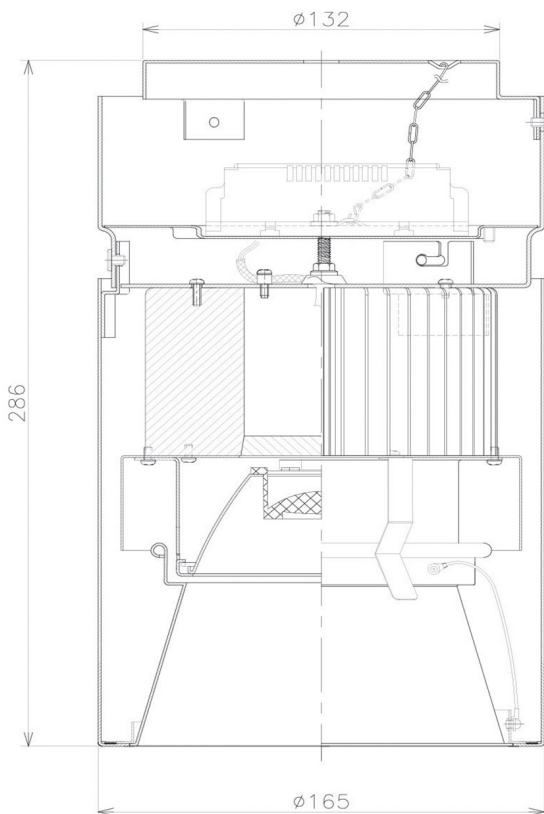

Item no. CD011-2830DB8540D

Series Name: Ceiling Light (Deep Cone)

Dark Mirror Reflector

Installation	Direct mount
Type	Ceiling Light (Deep Cone)
Fixture wattage	28.5W
Beam angle	30 deg
Color Temp.	4000K
CRI	Ra>85
Luminous	2072 lm
Body	Die-cast aluminum alloy
Body finish	Black
Trim finish	Black
Reflector finish	Dark Mirror
IP Rate	IP20
Light source	COB module
Input Voltage	AC220~240V
Dimming Type	Non-Dimmable
Certificate	CE, CCC
Cut Hole	N/A

Weight	
42.8W	2.6kg
36.0W	2.4kg
28.5W	2.4kg