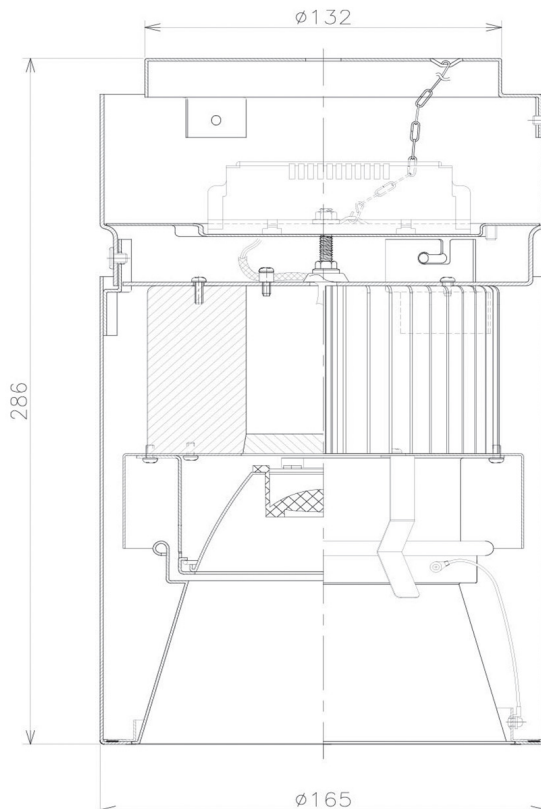

Item no. CD011-2830MB8527D

Series Name: Ceiling Light (Deep Cone)

Installation	Direct mount
Type	
Fixture wattage	28.5W
Beam angle	30 deg
Color Temp.	2700K
CRI	Ra>85
Luminous	2039 lm
Body	Die-cast aluminum alloy
Body finish	Black
Trim finish	Black
Reflector finish	Mirror
IP Rate	IP20
Light source	COB module
Input Voltage	AC220~240V
Dimming Type	Non-Dimmable
Certificate	CE, CCC
Cut Hole	N/A

Weight	
42.8W	2.6kg
36.0W	2.4kg
28.5W	2.4kg