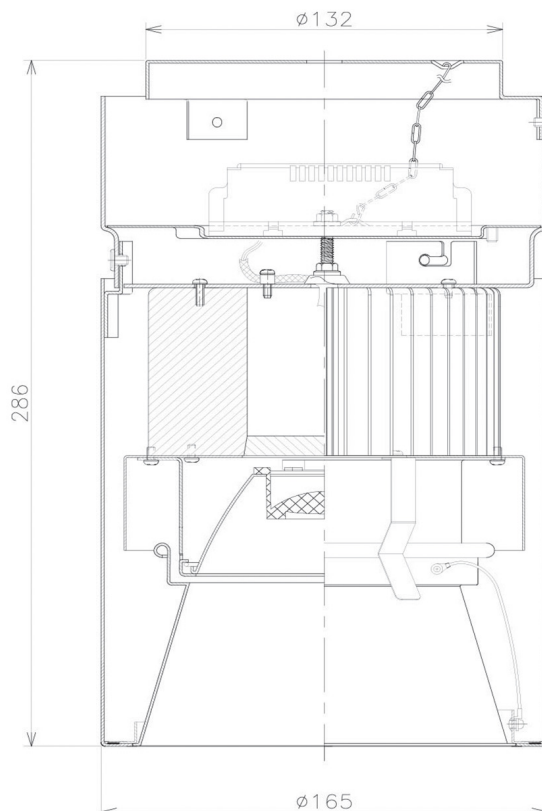

Item no. CD011-2830MB8527D

Series Name: Ceiling Light (Deep Cone)

Installation	Direct mount
Type	Ceiling Light (Deep Cone)
Fixture wattage	28.5W
Beam angle	30 deg
Color Temp.	2700K
CRI	Ra>85
Luminous	2039 lm
Body	Die-cast aluminum alloy
Body finish	Black
Trim finish	Black
Reflector finish	Mirror
IP Rate	IP20
Light source	COB module
Input Voltage	AC220~240V
Dimming Type	Non-Dimmable
Certificate	CE, CCC
Cut Hole	N/A

Weight	
42.8W	2.6kg
36.0W	2.4kg
28.5W	2.4kg