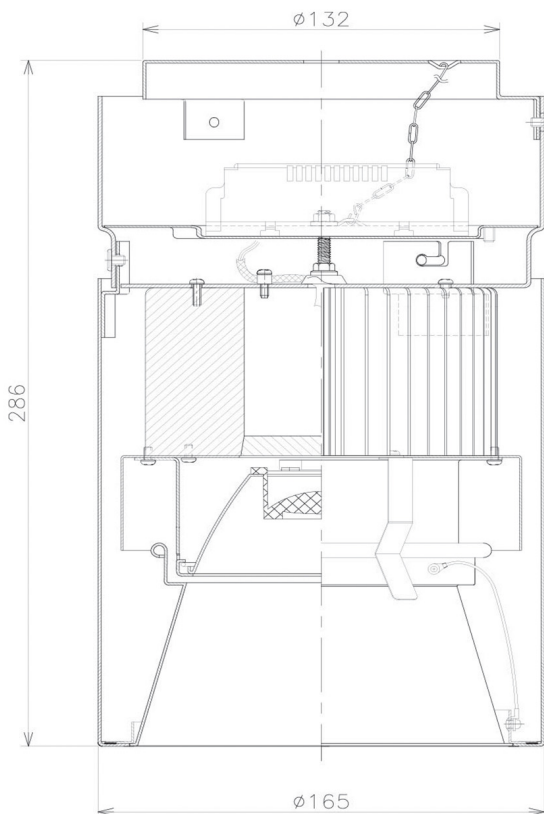

Item no. CD011-2830MB8530D

Series Name: Ceiling Light (Deep Cone)

Installation	Direct mount
Type	Ceiling Light (Deep Cone)
Fixture wattage	28.5W
Beam angle	30 deg
Color Temp.	3000K
CRI	Ra>85
Luminous	2126 lm
Body	Die-cast aluminum alloy
Body finish	Black
Trim finish	Black
Reflector finish	Mirror
IP Rate	IP20
Light source	COB module
Input Voltage	AC220~240V
Dimming Type	Non-Dimmable
Certificate	CE, CCC
Cut Hole	N/A

Weight	
42.8W	2.6kg
36.0W	2.4kg
28.5W	2.4kg