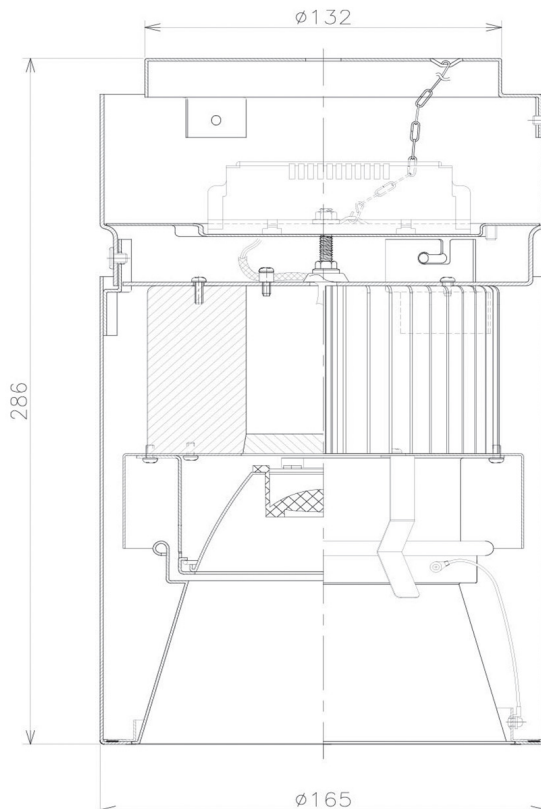

Item no. CD011-2830MB8530D

Series Name: Ceiling Light (Deep Cone)

Installation	Direct mount
Type	
Fixture wattage	28.5W
Beam angle	30 deg
Color Temp.	3000K
CRI	Ra>85
Luminous	2126 lm
Body	Die-cast aluminum alloy
Body finish	Black
Trim finish	Black
Reflector finish	Mirror
IP Rate	IP20
Light source	COB module
Input Voltage	AC220~240V
Dimming Type	Non-Dimmable
Certificate	CE, CCC
Cut Hole	N/A

Weight	
42.8W	2.6kg
36.0W	2.4kg
28.5W	2.4kg