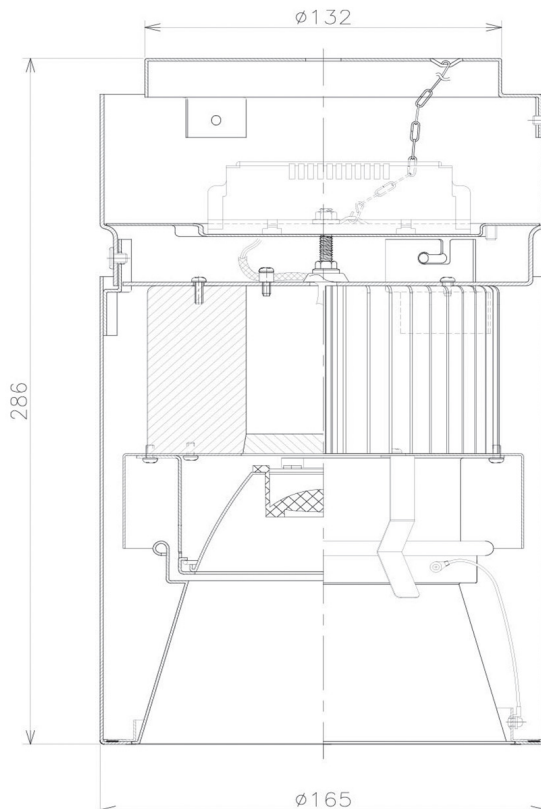

Item no. CD011-2830MB8535D

Series Name: Ceiling Light (Deep Cone)

Installation	Direct mount
Type	
Fixture wattage	28.5W
Beam angle	30 deg
Color Temp.	3500K
CRI	Ra>85
Luminous	2160 lm
Body	Die-cast aluminum alloy
Body finish	Black
Trim finish	Black
Reflector finish	Mirror
IP Rate	IP20
Light source	COB module
Input Voltage	AC220~240V
Dimming Type	Non-Dimmable
Certificate	CE, CCC
Cut Hole	N/A

Weight	
42.8W	2.6kg
36.0W	2.4kg
28.5W	2.4kg