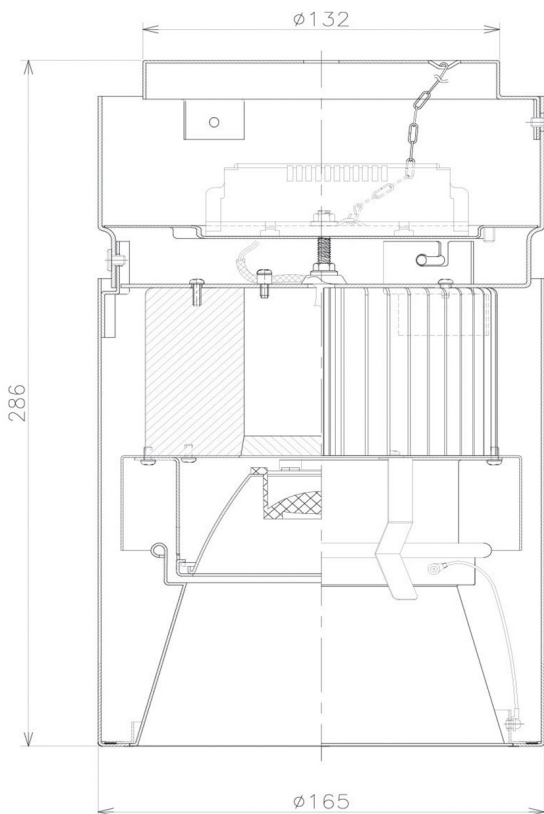

Item no. CD011-2830MB8535D

Series Name: Ceiling Light (Deep Cone)

Installation	Direct mount
Type	Ceiling Light (Deep Cone)
Fixture wattage	28.5W
Beam angle	30 deg
Color Temp.	3500K
CRI	Ra>85
Luminous	2160 lm
Body	Die-cast aluminum alloy
Body finish	Black
Trim finish	Black
Reflector finish	Mirror
IP Rate	IP20
Light source	COB module
Input Voltage	AC220~240V
Dimming Type	Non-Dimmable
Certificate	CE, CCC
Cut Hole	N/A

Weight	
42.8W	2.6kg
36.0W	2.4kg
28.5W	2.4kg