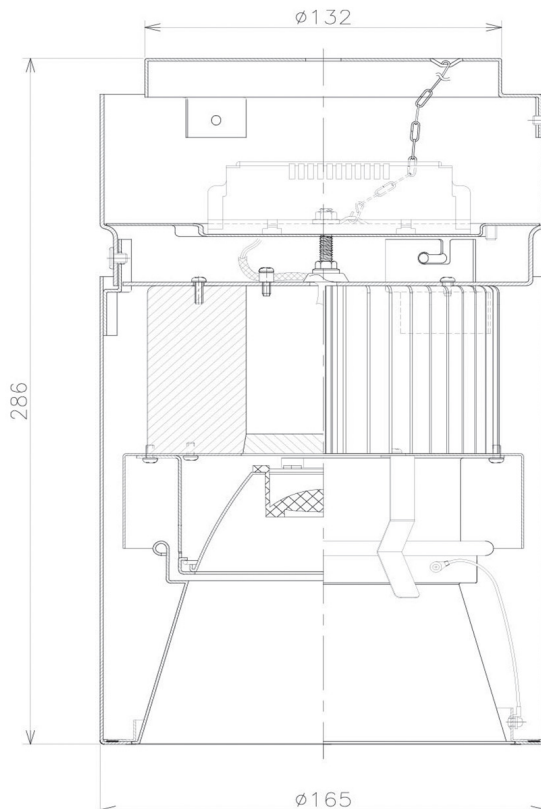

Item no. CD011-2830MB8540D

Series Name: Ceiling Light (Deep Cone)

Installation	Direct mount
Type	
Fixture wattage	28.5W
Beam angle	30 deg
Color Temp.	4000K
CRI	Ra>85
Luminous	2181 lm
Body	Die-cast aluminum alloy
Body finish	Black
Trim finish	Black
Reflector finish	Mirror
IP Rate	IP20
Light source	COB module
Input Voltage	AC220~240V
Dimming Type	Non-Dimmable
Certificate	CE, CCC
Cut Hole	N/A

Weight	
42.8W	2.6kg
36.0W	2.4kg
28.5W	2.4kg