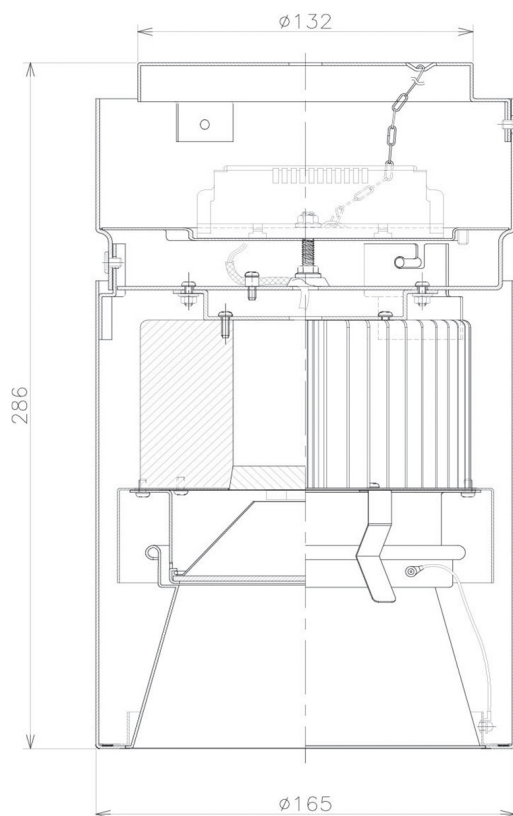

Item no. CD011-2850DB8527D

Series Name: Ceiling Light (Deep Cone)

Dark Mirror Reflector

Installation	Direct mount
Type	
Fixture wattage	28.5W
Beam angle	65 deg
Color Temp.	2700K
CRI	Ra>85
Luminous	1960 lm
Body	Die-cast aluminum alloy
Body finish	Black
Trim finish	Black
Reflector finish	Dark Mirror
IP Rate	IP20
Light source	COB module
Input Voltage	AC220~240V
Dimming Type	Non-Dimmable
Certificate	CE, CCC
Cut Hole	N/A

Weight	
42.8W	2.6kg
36.0W	2.4kg
28.5W	2.4kg