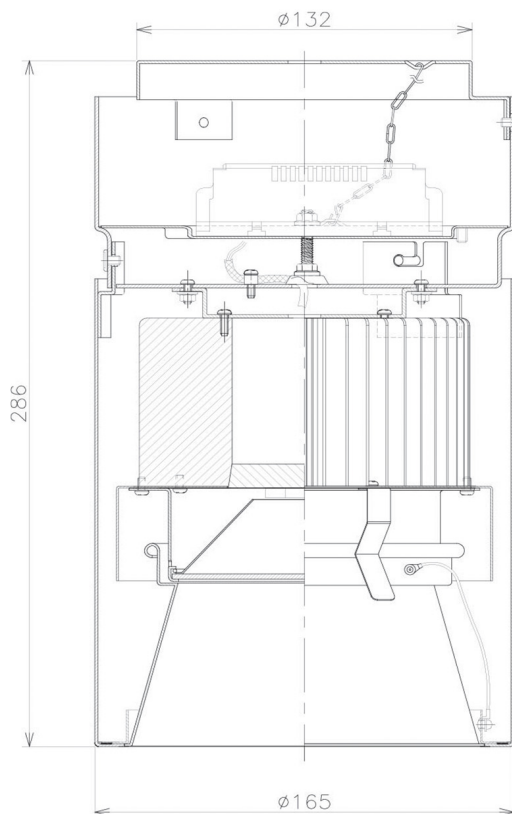

Item no. CD011-2850DB8527D

Series Name: Ceiling Light (Deep Cone)

Dark Mirror Reflector

Installation	Direct mount
Type	Ceiling Light (Deep Cone)
Fixture wattage	28.5W
Beam angle	65 deg
Color Temp.	2700K
CRI	Ra>85
Luminous	1960 lm
Body	Die-cast aluminum alloy
Body finish	Black
Trim finish	Black
Reflector finish	Dark Mirror
IP Rate	IP20
Light source	COB module
Input Voltage	AC220~240V
Dimming Type	Non-Dimmable
Certificate	CE, CCC
Cut Hole	N/A

Weight	
42.8W	2.6kg
36.0W	2.4kg
28.5W	2.4kg