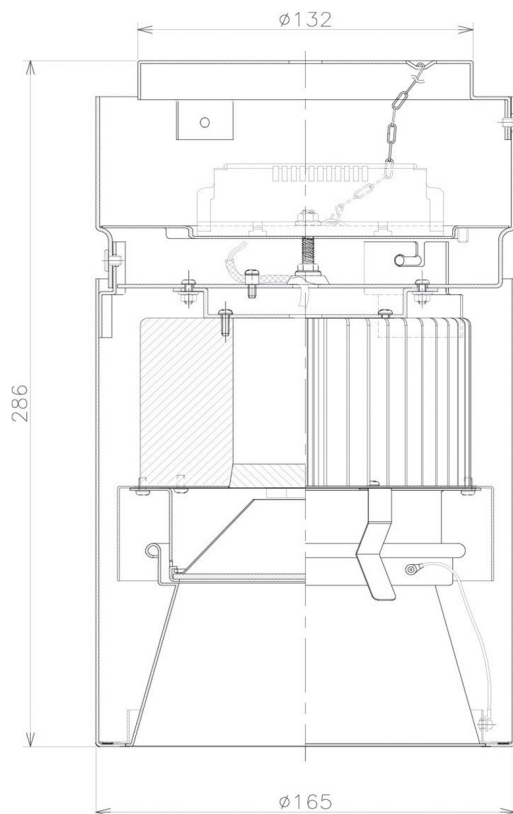

Item no. CD011-2850DB8530D

Series Name: Ceiling Light (Deep Cone)

Dark Mirror Reflector

Installation	Direct mount
Type	
Fixture wattage	28.5W
Beam angle	65 deg
Color Temp.	3000K
CRI	Ra>85
Luminous	2044 lm
Body	Die-cast aluminum alloy
Body finish	Black
Trim finish	Black
Reflector finish	Dark Mirror
IP Rate	IP20
Light source	COB module
Input Voltage	AC220~240V
Dimming Type	Non-Dimmable
Certificate	CE, CCC
Cut Hole	N/A

Weight	
42.8W	2.6kg
36.0W	2.4kg
28.5W	2.4kg