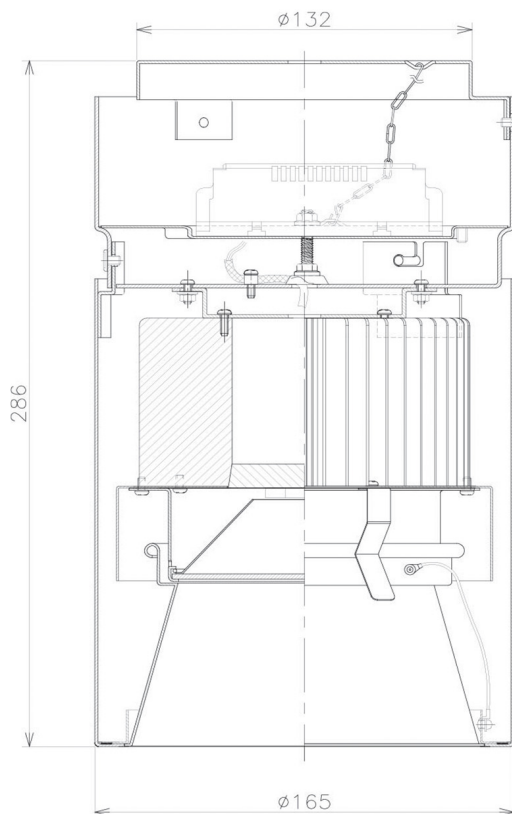

Item no. CD011-2850DB8535D

Series Name: Ceiling Light (Deep Cone)

Dark Mirror Reflector

Installation	Direct mount
Type	Ceiling Light (Deep Cone)
Fixture wattage	28.5W
Beam angle	65 deg
Color Temp.	3500K
CRI	Ra>85
Luminous	2077 lm
Body	Die-cast aluminum alloy
Body finish	Black
Trim finish	Black
Reflector finish	Dark Mirror
IP Rate	IP20
Light source	COB module
Input Voltage	AC220~240V
Dimming Type	Non-Dimmable
Certificate	CE, CCC
Cut Hole	N/A

Weight	
42.8W	2.6kg
36.0W	2.4kg
28.5W	2.4kg