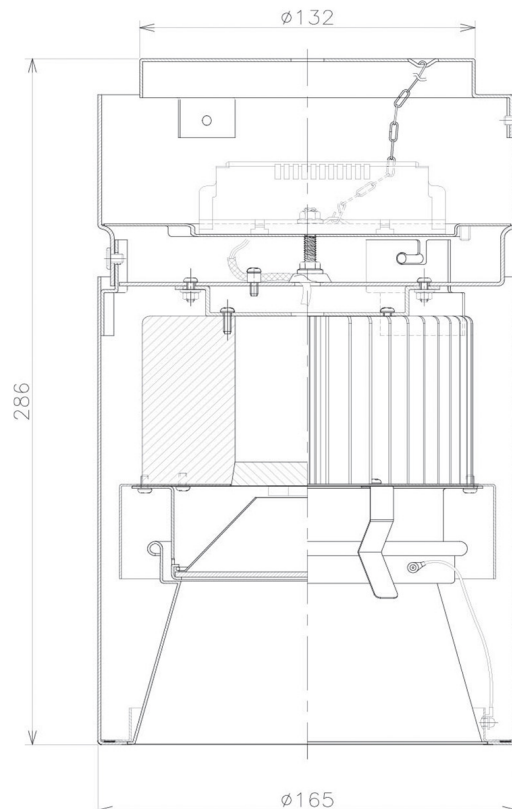

Item no. CD011-2850DB8535D

Series Name: Ceiling Light (Deep Cone)

Dark Mirror Reflector

Installation	Direct mount
Type	
Fixture wattage	28.5W
Beam angle	65 deg
Color Temp.	3500K
CRI	Ra>85
Luminous	2077 lm
Body	Die-cast aluminum alloy
Body finish	Black
Trim finish	Black
Reflector finish	Dark Mirror
IP Rate	IP20
Light source	COB module
Input Voltage	AC220~240V
Dimming Type	Non-Dimmable
Certificate	CE, CCC
Cut Hole	N/A

Weight	
42.8W	2.6kg
36.0W	2.4kg
28.5W	2.4kg