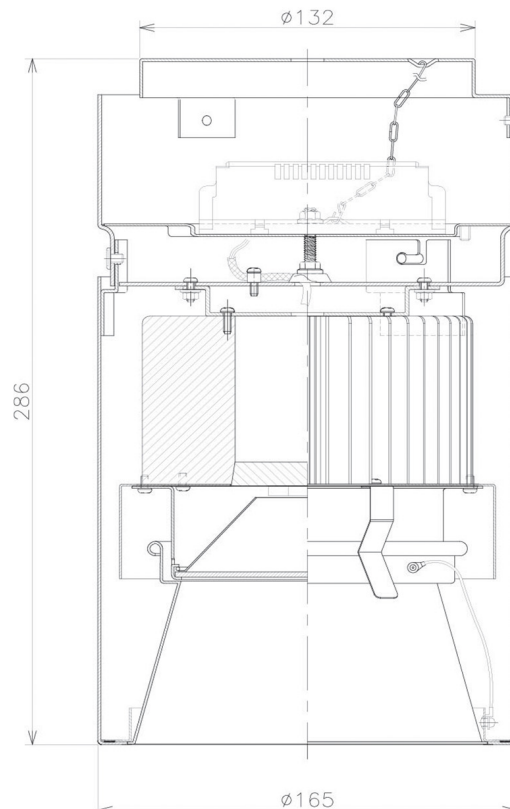

Item no. CD011-2850DB8535D

Series Name: Ceiling Light (Deep Cone)

Dark Mirror Reflector

Installation	Direct mount
Type	
Fixture wattage	28.5W
Beam angle	65 deg
Color Temp.	3500K
CRI	Ra>85
Luminous	2077 lm
Body	Die-cast aluminum alloy
Body finish	Black
Trim finish	Black
Reflector finish	Dark Mirror
IP Rate	IP20
Light source	COB module
Input Voltage	AC220~240V
Dimming Type	Non-Dimmable
Certificate	CE, CCC
Cut Hole	N/A

Weight	
42.8W	2.6kg
36.0W	2.4kg
28.5W	2.4kg