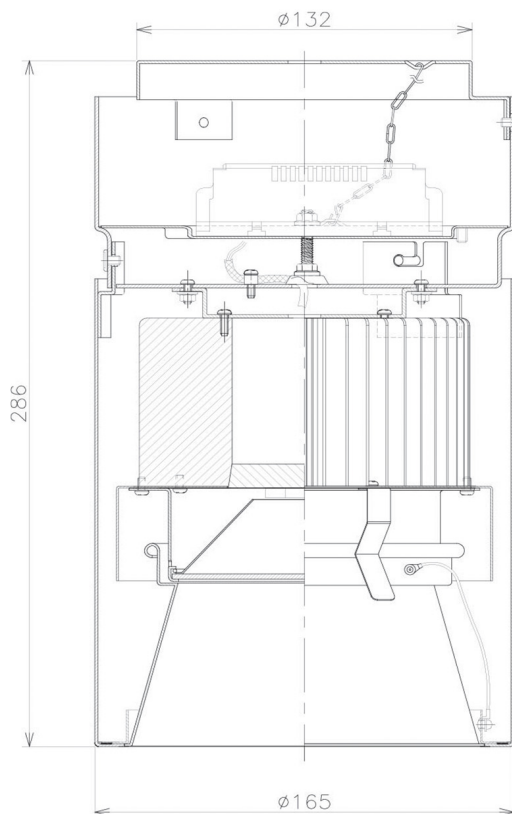

Item no. CD011-2850DB8540D

Series Name: Ceiling Light (Deep Cone)

Dark Mirror Reflector

Installation	Direct mount
Type	Ceiling Light (Deep Cone)
Fixture wattage	28.5W
Beam angle	65 deg
Color Temp.	4000K
CRI	Ra>85
Luminous	2096 lm
Body	Die-cast aluminum alloy
Body finish	Black
Trim finish	Black
Reflector finish	Dark Mirror
IP Rate	IP20
Light source	COB module
Input Voltage	AC220~240V
Dimming Type	Non-Dimmable
Certificate	CE, CCC
Cut Hole	N/A

Weight	
42.8W	2.6kg
36.0W	2.4kg
28.5W	2.4kg