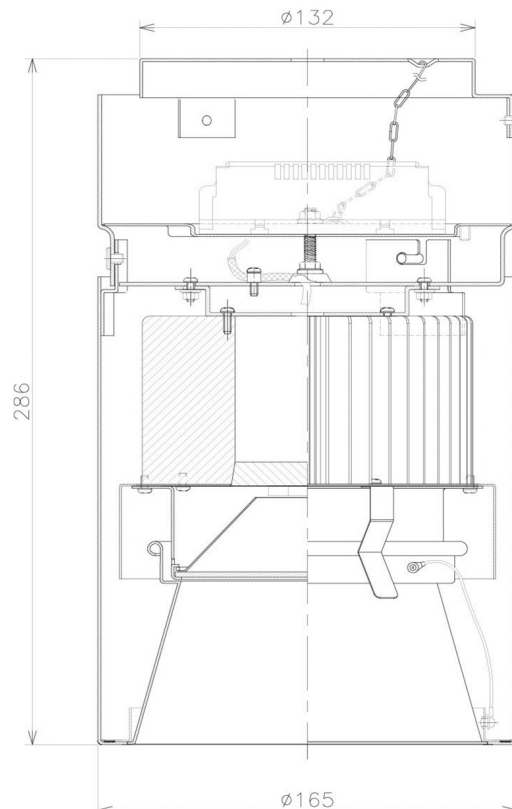

Item no. CD011-2850DB8540D

Series Name: Ceiling Light (Deep Cone)

Dark Mirror Reflector

Installation	Direct mount
Type	
Fixture wattage	28.5W
Beam angle	65 deg
Color Temp.	4000K
CRI	Ra>85
Luminous	2096 lm
Body	Die-cast aluminum alloy
Body finish	Black
Trim finish	Black
Reflector finish	Dark Mirror
IP Rate	IP20
Light source	COB module
Input Voltage	AC220~240V
Dimming Type	Non-Dimmable
Certificate	CE, CCC
Cut Hole	N/A

Weight	
42.8W	2.6kg
36.0W	2.4kg
28.5W	2.4kg