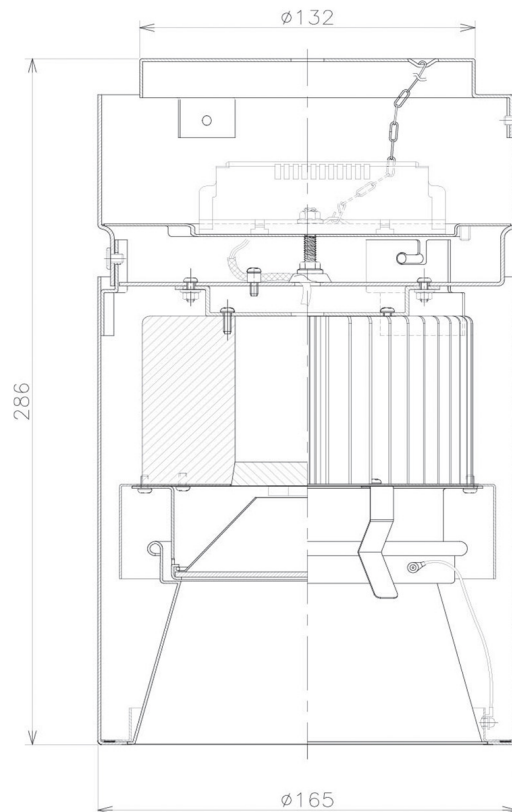

Item no. CD011-2850MB8527D

Series Name: Ceiling Light (Deep Cone)

Installation	Direct mount
Type	
Fixture wattage	28.5W
Beam angle	65 deg
Color Temp.	2700K
CRI	Ra>85
Luminous	2063 lm
Body	Die-cast aluminum alloy
Body finish	Black
Trim finish	Black
Reflector finish	Mirror
IP Rate	IP20
Light source	COB module
Input Voltage	AC220~240V
Dimming Type	Non-Dimmable
Certificate	CE, CCC
Cut Hole	N/A

Weight	
42.8W	2.6kg
36.0W	2.4kg
28.5W	2.4kg