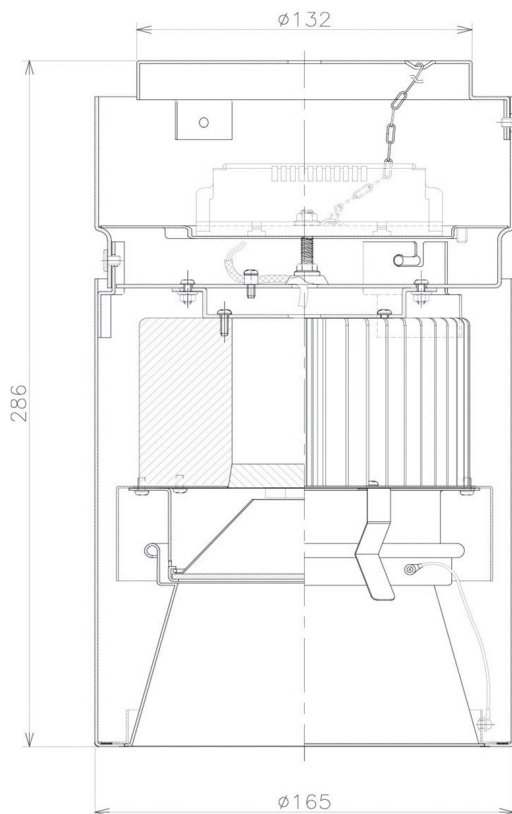

Item no. CD011-2850MB8527D

Series Name: Ceiling Light (Deep Cone)

Installation	Direct mount
Type	Ceiling Light (Deep Cone)
Fixture wattage	28.5W
Beam angle	65 deg
Color Temp.	2700K
CRI	Ra>85
Luminous	2063 lm
Body	Die-cast aluminum alloy
Body finish	Black
Trim finish	Black
Reflector finish	Mirror
IP Rate	IP20
Light source	COB module
Input Voltage	AC220~240V
Dimming Type	Non-Dimmable
Certificate	CE, CCC
Cut Hole	N/A

Weight	
42.8W	2.6kg
36.0W	2.4kg
28.5W	2.4kg