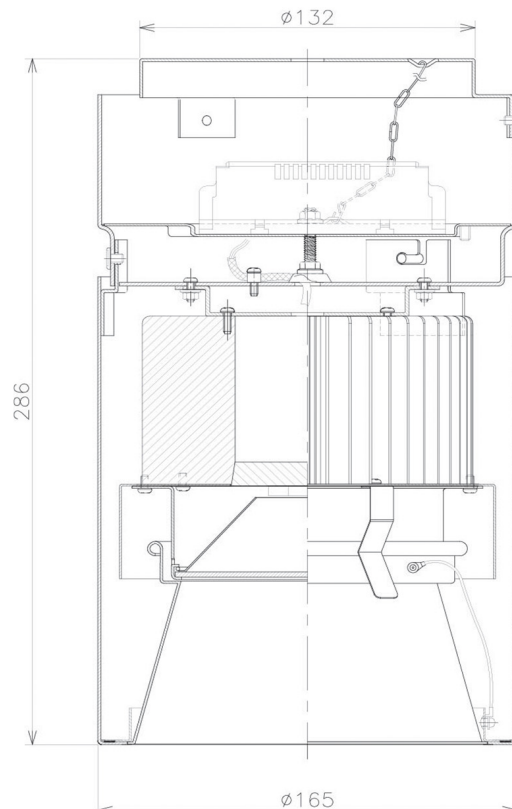

Item no. CD011-2850MB8530D

Series Name: Ceiling Light (Deep Cone)

Installation	Direct mount
Type	
Fixture wattage	28.5W
Beam angle	65 deg
Color Temp.	3000K
CRI	Ra>85
Luminous	2151 lm
Body	Die-cast aluminum alloy
Body finish	Black
Trim finish	Black
Reflector finish	Mirror
IP Rate	IP20
Light source	COB module
Input Voltage	AC220~240V
Dimming Type	Non-Dimmable
Certificate	CE, CCC
Cut Hole	N/A

Weight	
42.8W	2.6kg
36.0W	2.4kg
28.5W	2.4kg