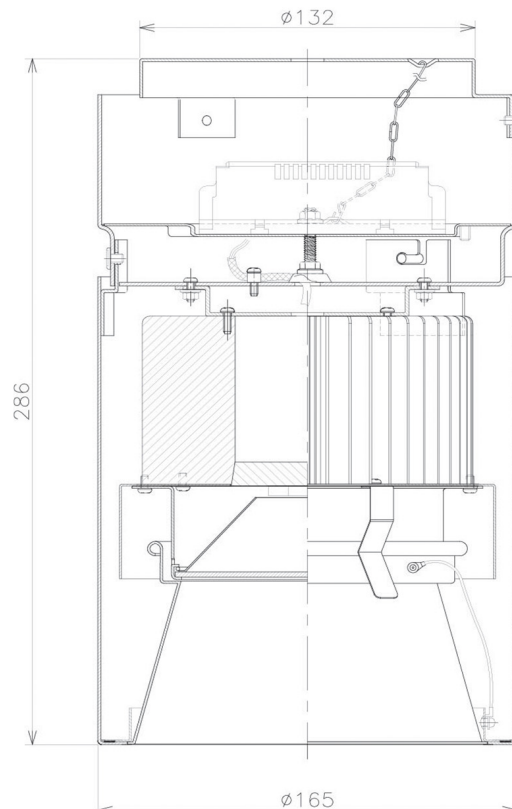

Item no. CD011-2850MB8530D

Series Name: Ceiling Light (Deep Cone)

Installation	Direct mount
Type	Ceiling Light (Deep Cone)
Fixture wattage	28.5W
Beam angle	65 deg
Color Temp.	3000K
CRI	Ra>85
Luminous	2151 lm
Body	Die-cast aluminum alloy
Body finish	Black
Trim finish	Black
Reflector finish	Mirror
IP Rate	IP20
Light source	COB module
Input Voltage	AC220~240V
Dimming Type	Non-Dimmable
Certificate	CE, CCC
Cut Hole	N/A

Weight	
42.8W	2.6kg
36.0W	2.4kg
28.5W	2.4kg