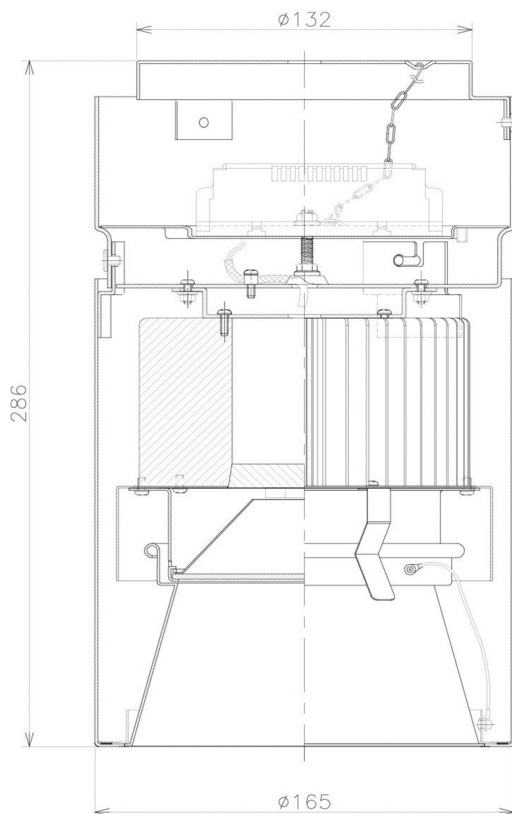

Item no. CD011-2850MB8535D

Series Name: Ceiling Light (Deep Cone)

Installation	Direct mount
Type	Ceiling Light (Deep Cone)
Fixture wattage	28.5W
Beam angle	65 deg
Color Temp.	3500K
CRI	Ra>85
Luminous	2186 lm
Body	Die-cast aluminum alloy
Body finish	Black
Trim finish	Black
Reflector finish	Mirror
IP Rate	IP20
Light source	COB module
Input Voltage	AC220~240V
Dimming Type	Non-Dimmable
Certificate	CE, CCC
Cut Hole	N/A

Weight	
42.8W	2.6kg
36.0W	2.4kg
28.5W	2.4kg