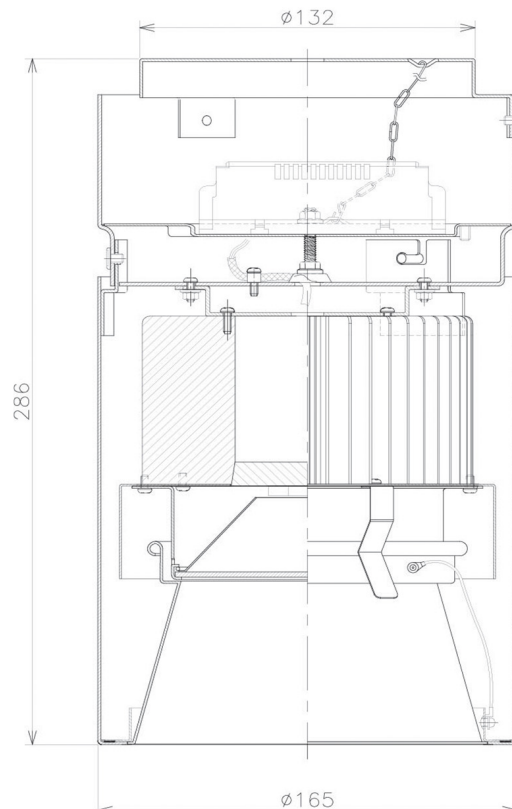

Item no. CD011-2850MB8535D

Series Name: Ceiling Light (Deep Cone)

Installation	Direct mount
Type	
Fixture wattage	28.5W
Beam angle	65 deg
Color Temp.	3500K
CRI	Ra>85
Luminous	2186 lm
Body	Die-cast aluminum alloy
Body finish	Black
Trim finish	Black
Reflector finish	Mirror
IP Rate	IP20
Light source	COB module
Input Voltage	AC220~240V
Dimming Type	Non-Dimmable
Certificate	CE, CCC
Cut Hole	N/A

Weight	
42.8W	2.6kg
36.0W	2.4kg
28.5W	2.4kg