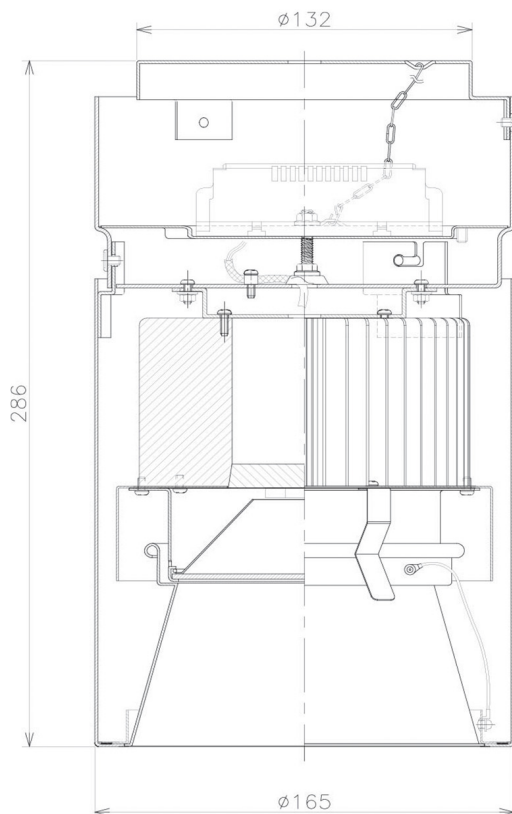

Item no. CD011-2850MB8540D

Series Name: Ceiling Light (Deep Cone)

Installation	Direct mount
Type	Ceiling Light (Deep Cone)
Fixture wattage	28.5W
Beam angle	65 deg
Color Temp.	4000K
CRI	Ra>85
Luminous	2207 lm
Body	Die-cast aluminum alloy
Body finish	Black
Trim finish	Black
Reflector finish	Mirror
IP Rate	IP20
Light source	COB module
Input Voltage	AC220~240V
Dimming Type	Non-Dimmable
Certificate	CE, CCC
Cut Hole	N/A

Weight	
42.8W	2.6kg
36.0W	2.4kg
28.5W	2.4kg