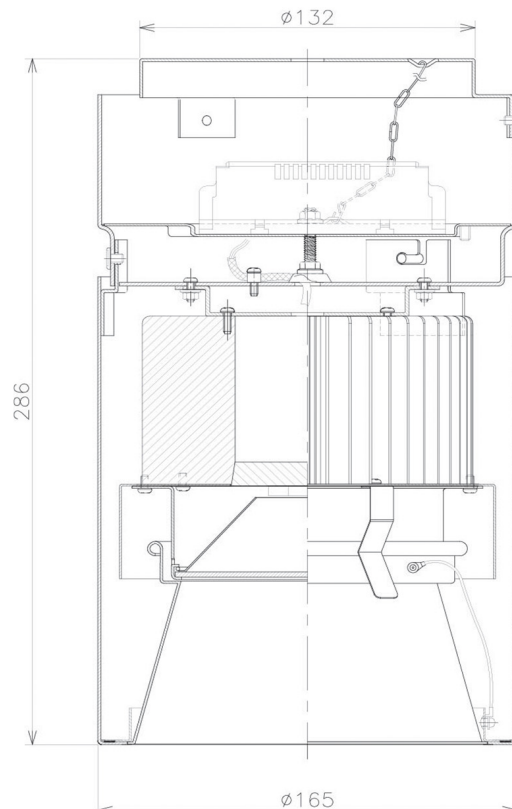

Item no. CD011-2850MB8540D

Series Name: Ceiling Light (Deep Cone)

Installation	Direct mount
Type	
Fixture wattage	28.5W
Beam angle	65 deg
Color Temp.	4000K
CRI	Ra>85
Luminous	2207 lm
Body	Die-cast aluminum alloy
Body finish	Black
Trim finish	Black
Reflector finish	Mirror
IP Rate	IP20
Light source	COB module
Input Voltage	AC220~240V
Dimming Type	Non-Dimmable
Certificate	CE, CCC
Cut Hole	N/A

Weight	
42.8W	2.6kg
36.0W	2.4kg
28.5W	2.4kg