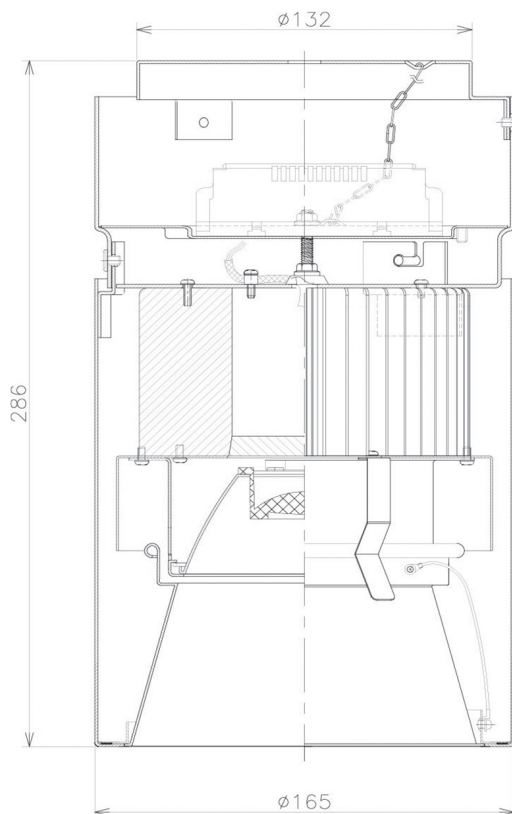

Item no. CD011-3615DB8527D

Series Name: Ceiling Light (Deep Cone)

Dark Mirror Reflector

Installation	Direct mount
Type	Ceiling Light (Deep Cone)
Fixture wattage	36W
Beam angle	15 deg
Color Temp.	2700K
CRI	Ra>85
Luminous	2468 lm
Body	Die-cast aluminum alloy
Body finish	Black
Trim finish	Black
Reflector finish	Dark Mirror
IP Rate	IP20
Light source	COB module
Input Voltage	AC220~240V
Dimming Type	Non-Dimmable
Certificate	CE, CCC
Cut Hole	N/A

Weight	
42.8W	2.6kg
36.0W	2.4kg
28.5W	2.4kg