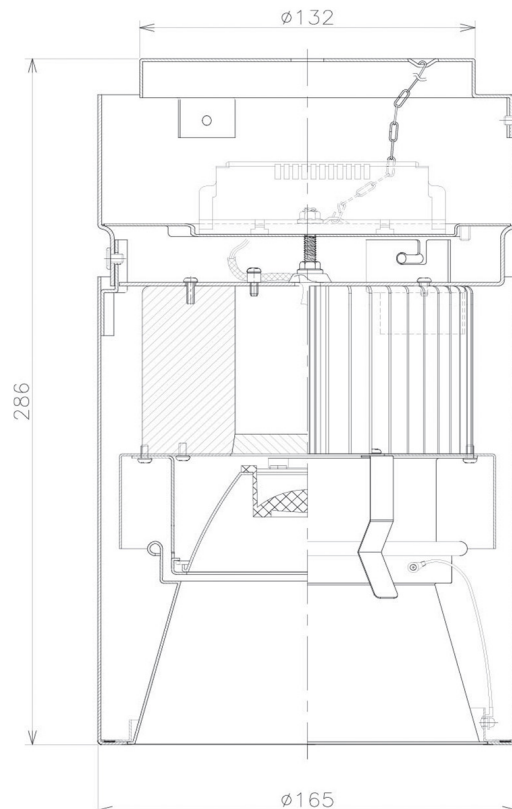

Item no. CD011-3615DB8530D

Series Name: Ceiling Light (Deep Cone)

Dark Mirror Reflector

Installation	Direct mount
Type	
Fixture wattage	36W
Beam angle	15 deg
Color Temp.	3000K
CRI	Ra>85
Luminous	2574 lm
Body	Die-cast aluminum alloy
Body finish	Black
Trim finish	Black
Reflector finish	Dark Mirror
IP Rate	IP20
Light source	COB module
Input Voltage	AC220~240V
Dimming Type	Non-Dimmable
Certificate	CE, CCC
Cut Hole	N/A

Weight	
42.8W	2.6kg
36.0W	2.4kg
28.5W	2.4kg