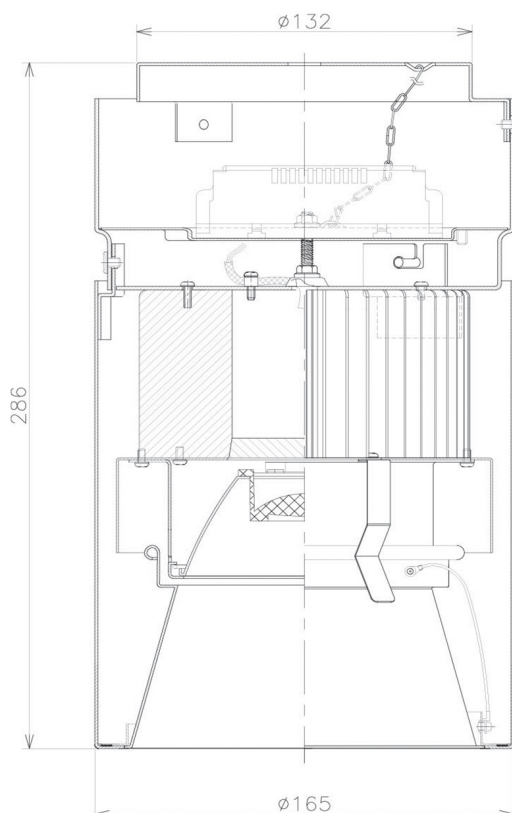

Item no. CD011-3615DB8530D

Series Name: Ceiling Light (Deep Cone)

Dark Mirror Reflector

Installation	Direct mount
Type	Ceiling Light (Deep Cone)
Fixture wattage	36W
Beam angle	15 deg
Color Temp.	3000K
CRI	Ra>85
Luminous	2574 lm
Body	Die-cast aluminum alloy
Body finish	Black
Trim finish	Black
Reflector finish	Dark Mirror
IP Rate	IP20
Light source	COB module
Input Voltage	AC220~240V
Dimming Type	Non-Dimmable
Certificate	CE, CCC
Cut Hole	N/A

Weight	
42.8W	2.6kg
36.0W	2.4kg
28.5W	2.4kg