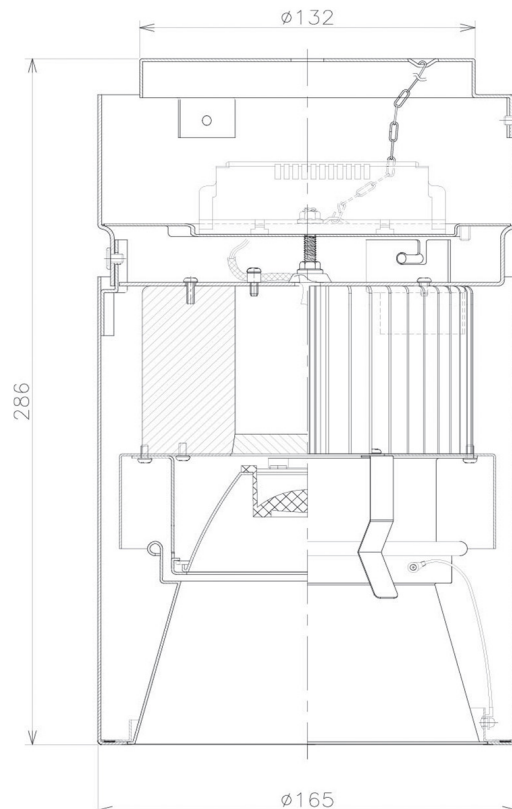

Item no. CD011-3615DB8535D

Series Name: Ceiling Light (Deep Cone)

Dark Mirror Reflector

Installation	Direct mount
Type	
Fixture wattage	36W
Beam angle	15 deg
Color Temp.	3500K
CRI	Ra>85
Luminous	2615 lm
Body	Die-cast aluminum alloy
Body finish	Black
Trim finish	Black
Reflector finish	Dark Mirror
IP Rate	IP20
Light source	COB module
Input Voltage	AC220~240V
Dimming Type	Non-Dimmable
Certificate	CE, CCC
Cut Hole	N/A

Weight	
42.8W	2.6kg
36.0W	2.4kg
28.5W	2.4kg