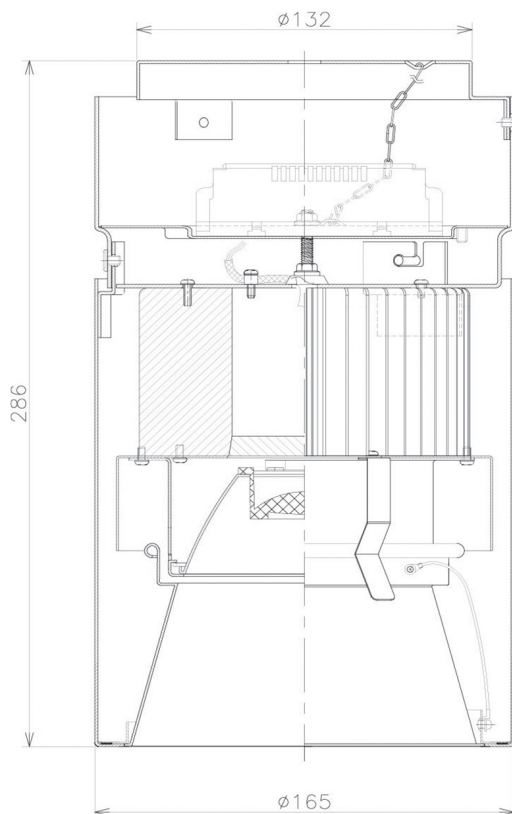

Item no. CD011-3615DB8540D

Series Name: Ceiling Light (Deep Cone)

Dark Mirror Reflector

Installation	Direct mount
Type	Ceiling Light (Deep Cone)
Fixture wattage	36W
Beam angle	15 deg
Color Temp.	4000K
CRI	Ra>85
Luminous	2640 lm
Body	Die-cast aluminum alloy
Body finish	Black
Trim finish	Black
Reflector finish	Dark Mirror
IP Rate	IP20
Light source	COB module
Input Voltage	AC220~240V
Dimming Type	Non-Dimmable
Certificate	CE, CCC
Cut Hole	N/A

Weight	
42.8W	2.6kg
36.0W	2.4kg
28.5W	2.4kg