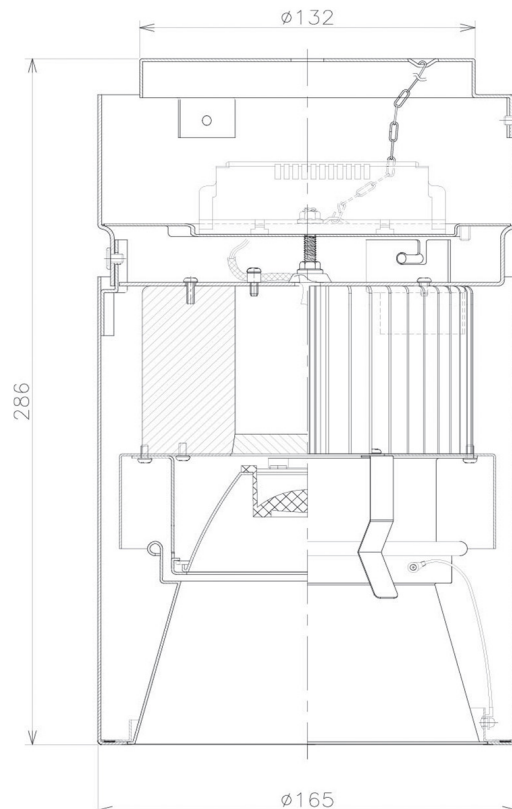

Item no. CD011-3615DB8540D

Series Name: Ceiling Light (Deep Cone)

Dark Mirror Reflector

Installation	Direct mount
Type	
Fixture wattage	36W
Beam angle	15 deg
Color Temp.	4000K
CRI	Ra>85
Luminous	2640 lm
Body	Die-cast aluminum alloy
Body finish	Black
Trim finish	Black
Reflector finish	Dark Mirror
IP Rate	IP20
Light source	COB module
Input Voltage	AC220~240V
Dimming Type	Non-Dimmable
Certificate	CE, CCC
Cut Hole	N/A

Weight	
42.8W	2.6kg
36.0W	2.4kg
28.5W	2.4kg