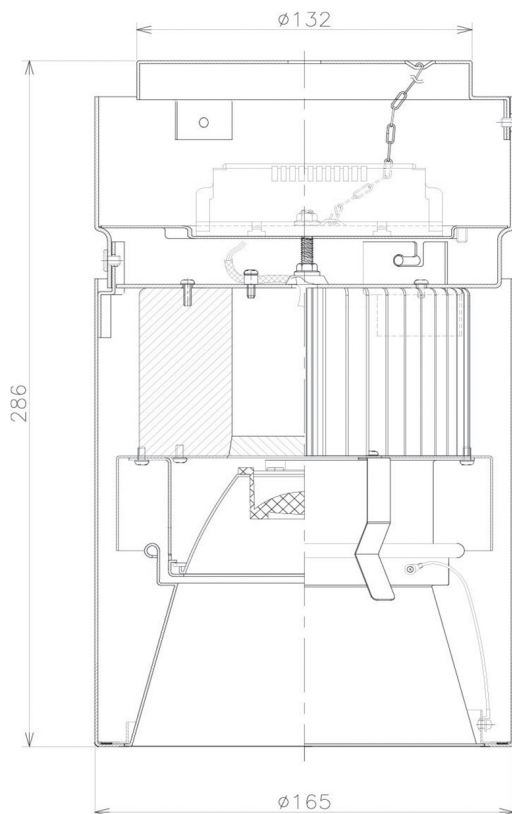

Item no. CD011-3615MB8527D

Series Name: Ceiling Light (Deep Cone)

Installation	Direct mount
Type	Ceiling Light (Deep Cone)
Fixture wattage	36W
Beam angle	15 deg
Color Temp.	2700K
CRI	Ra>85
Luminous	2598 lm
Body	Die-cast aluminum alloy
Body finish	Black
Trim finish	Black
Reflector finish	Mirror
IP Rate	IP20
Light source	COB module
Input Voltage	AC220~240V
Dimming Type	Non-Dimmable
Certificate	CE, CCC
Cut Hole	N/A

Weight	
42.8W	2.6kg
36.0W	2.4kg
28.5W	2.4kg