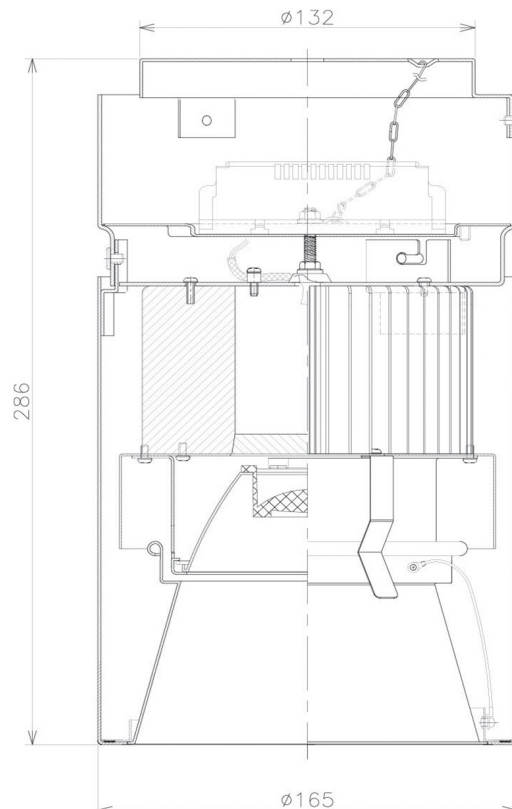

Item no. CD011-3615MB8527D

Series Name: Ceiling Light (Deep Cone)

Installation	Direct mount
Type	
Fixture wattage	36W
Beam angle	15 deg
Color Temp.	2700K
CRI	Ra>85
Luminous	2598 lm
Body	Die-cast aluminum alloy
Body finish	Black
Trim finish	Black
Reflector finish	Mirror
IP Rate	IP20
Light source	COB module
Input Voltage	AC220~240V
Dimming Type	Non-Dimmable
Certificate	CE, CCC
Cut Hole	N/A

Weight	
42.8W	2.6kg
36.0W	2.4kg
28.5W	2.4kg