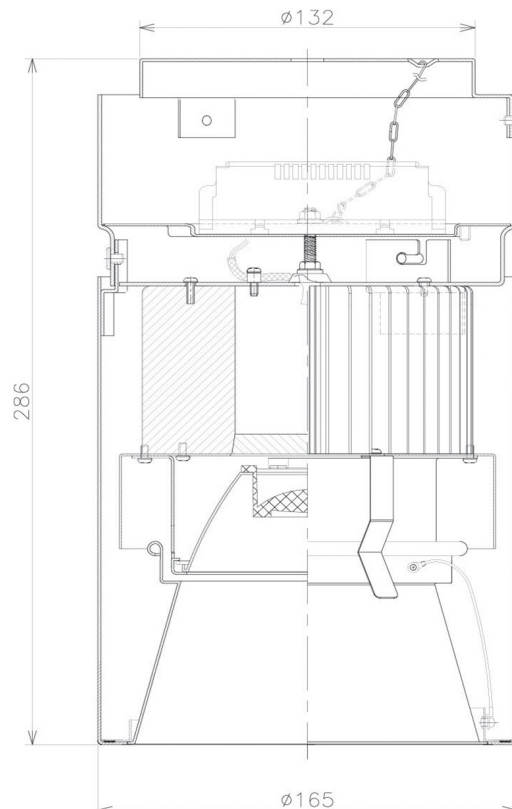

Item no. CD011-3615MB8530D

Series Name: Ceiling Light (Deep Cone)

Installation	Direct mount
Type	
Fixture wattage	36W
Beam angle	15 deg
Color Temp.	3000K
CRI	Ra>85
Luminous	2709 lm
Body	Die-cast aluminum alloy
Body finish	Black
Trim finish	Black
Reflector finish	Mirror
IP Rate	IP20
Light source	COB module
Input Voltage	AC220~240V
Dimming Type	Non-Dimmable
Certificate	CE, CCC
Cut Hole	N/A

Weight	
42.8W	2.6kg
36.0W	2.4kg
28.5W	2.4kg