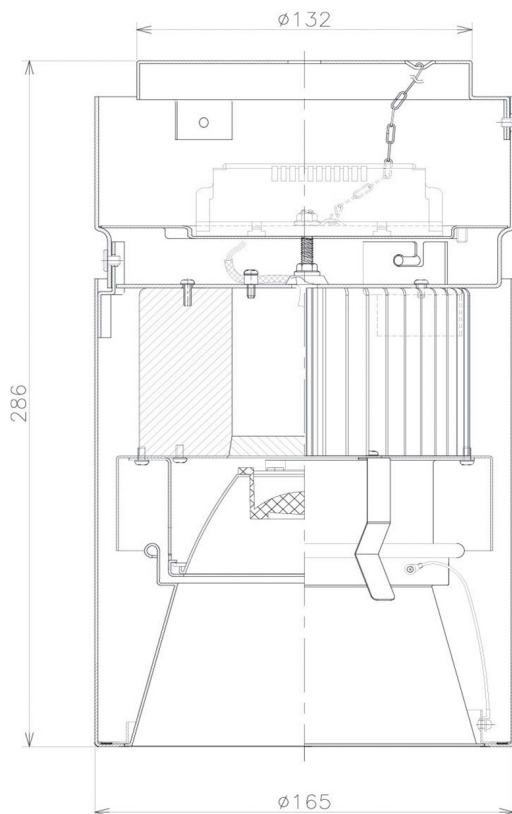

Item no. CD011-3615MB8530D

Series Name: Ceiling Light (Deep Cone)

Installation	Direct mount
Type	Ceiling Light (Deep Cone)
Fixture wattage	36W
Beam angle	15 deg
Color Temp.	3000K
CRI	Ra>85
Luminous	2709 lm
Body	Die-cast aluminum alloy
Body finish	Black
Trim finish	Black
Reflector finish	Mirror
IP Rate	IP20
Light source	COB module
Input Voltage	AC220~240V
Dimming Type	Non-Dimmable
Certificate	CE, CCC
Cut Hole	N/A

Weight	
42.8W	2.6kg
36.0W	2.4kg
28.5W	2.4kg