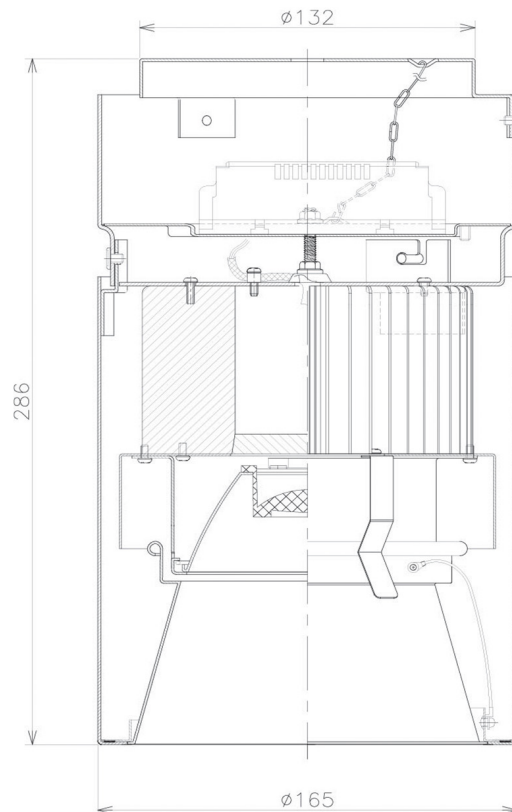

Item no. CD011-3615MB8535D

Series Name: Ceiling Light (Deep Cone)

Installation	Direct mount
Type	Ceiling Light (Deep Cone)
Fixture wattage	36W
Beam angle	15 deg
Color Temp.	3500K
CRI	Ra>85
Luminous	2753 lm
Body	Die-cast aluminum alloy
Body finish	Black
Trim finish	Black
Reflector finish	Mirror
IP Rate	IP20
Light source	COB module
Input Voltage	AC220~240V
Dimming Type	Non-Dimmable
Certificate	CE, CCC
Cut Hole	N/A

Weight	
42.8W	2.6kg
36.0W	2.4kg
28.5W	2.4kg