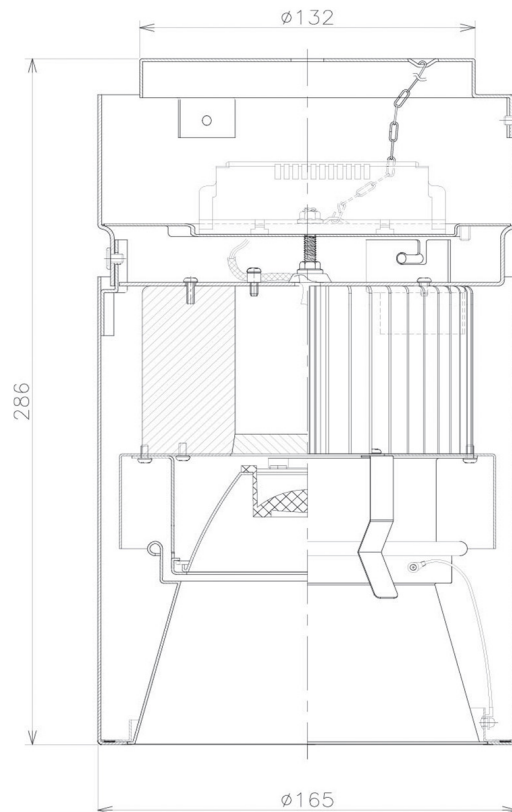

Item no. CD011-3615MB8540D

Series Name: Ceiling Light (Deep Cone)

Installation	Direct mount
Type	
Fixture wattage	36W
Beam angle	15 deg
Color Temp.	4000K
CRI	Ra>85
Luminous	2779 lm
Body	Die-cast aluminum alloy
Body finish	Black
Trim finish	Black
Reflector finish	Mirror
IP Rate	IP20
Light source	COB module
Input Voltage	AC220~240V
Dimming Type	Non-Dimmable
Certificate	CE, CCC
Cut Hole	N/A

Weight	
42.8W	2.6kg
36.0W	2.4kg
28.5W	2.4kg