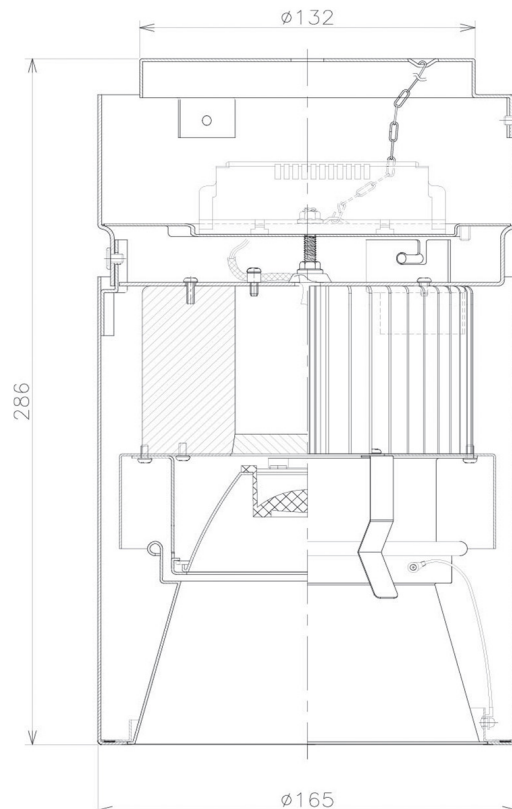

Item no. CD011-3620DB8527D

Series Name: Ceiling Light (Deep Cone)

Dark Mirror Reflector

Installation	Direct mount
Type	
Fixture wattage	36W
Beam angle	15 deg
Color Temp.	2700K
CRI	Ra>85
Luminous	2568 lm
Body	Die-cast aluminum alloy
Body finish	Black
Trim finish	Black
Reflector finish	Dark Mirror
IP Rate	IP20
Light source	COB module
Input Voltage	AC220~240V
Dimming Type	Non-Dimmable
Certificate	CE, CCC
Cut Hole	N/A

Weight	
42.8W	2.6kg
36.0W	2.4kg
28.5W	2.4kg