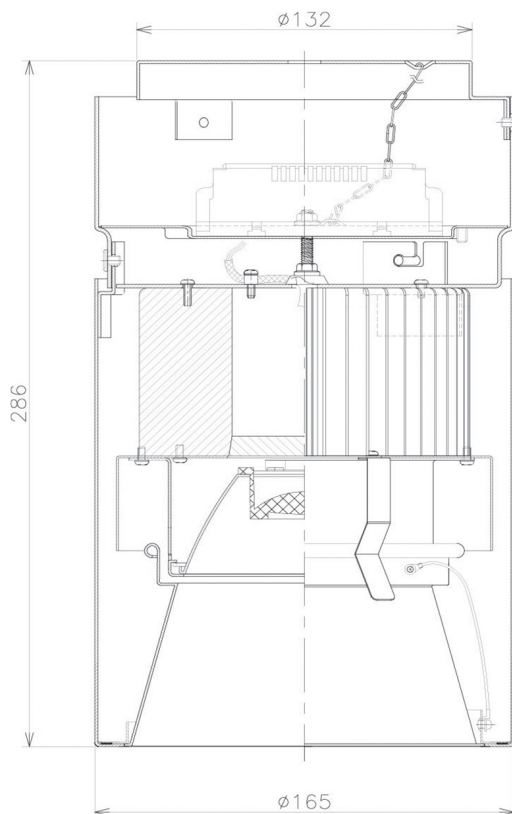

Item no. CD011-3620DB8527D

Series Name: Ceiling Light (Deep Cone)

Dark Mirror Reflector

Installation	Direct mount
Type	
Fixture wattage	36W
Beam angle	15 deg
Color Temp.	2700K
CRI	Ra>85
Luminous	2568 lm
Body	Die-cast aluminum alloy
Body finish	Black
Trim finish	Black
Reflector finish	Dark Mirror
IP Rate	IP20
Light source	COB module
Input Voltage	AC220~240V
Dimming Type	Non-Dimmable
Certificate	CE, CCC
Cut Hole	N/A

Weight	
42.8W	2.6kg
36.0W	2.4kg
28.5W	2.4kg