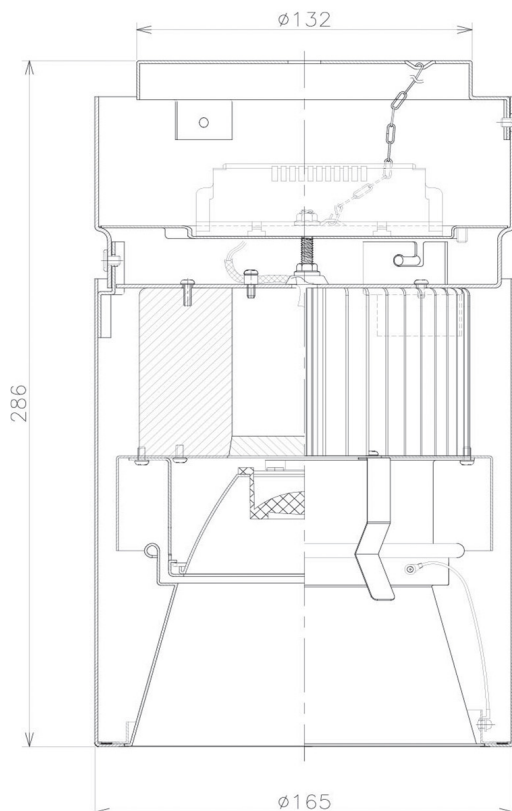

Item no. CD011-3620DB8527D

Series Name: Ceiling Light (Deep Cone)

Dark Mirror Reflector

Installation	Direct mount
Type	Ceiling Light (Deep Cone)
Fixture wattage	36W
Beam angle	15 deg
Color Temp.	2700K
CRI	Ra>85
Luminous	2568 lm
Body	Die-cast aluminum alloy
Body finish	Black
Trim finish	Black
Reflector finish	Dark Mirror
IP Rate	IP20
Light source	COB module
Input Voltage	AC220~240V
Dimming Type	Non-Dimmable
Certificate	CE, CCC
Cut Hole	N/A

Weight	
42.8W	2.6kg
36.0W	2.4kg
28.5W	2.4kg