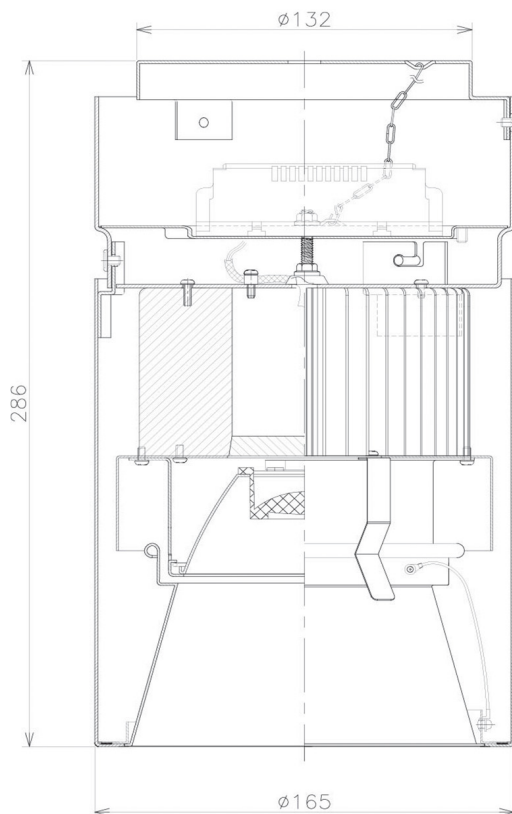

Item no. CD011-3620DB8530D

Series Name: Ceiling Light (Deep Cone)

Dark Mirror Reflector

Installation	Direct mount
Type	Ceiling Light (Deep Cone)
Fixture wattage	36W
Beam angle	15 deg
Color Temp.	3000K
CRI	Ra>85
Luminous	2677 lm
Body	Die-cast aluminum alloy
Body finish	Black
Trim finish	Black
Reflector finish	Dark Mirror
IP Rate	IP20
Light source	COB module
Input Voltage	AC220~240V
Dimming Type	Non-Dimmable
Certificate	CE, CCC
Cut Hole	N/A

Weight	
42.8W	2.6kg
36.0W	2.4kg
28.5W	2.4kg