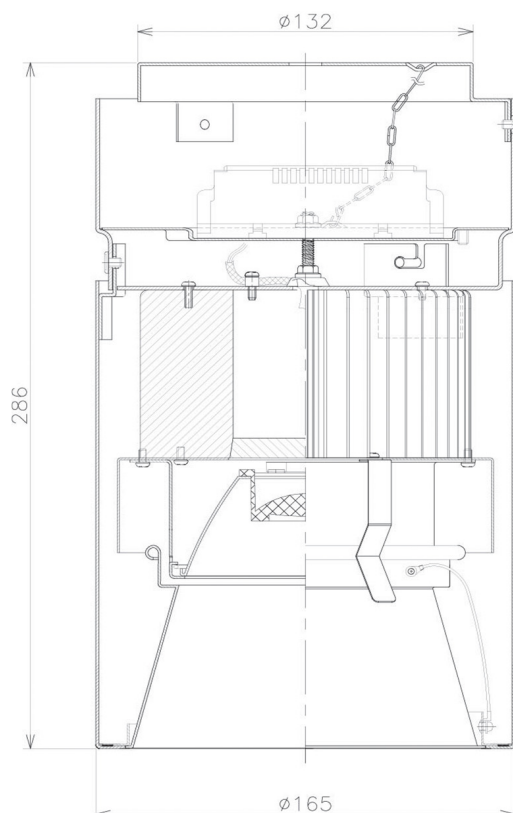

Item no. CD011-3620DB8530D

Series Name: Ceiling Light (Deep Cone)

Dark Mirror Reflector

Installation	Direct mount
Type	
Fixture wattage	36W
Beam angle	15 deg
Color Temp.	3000K
CRI	Ra>85
Luminous	2677 lm
Body	Die-cast aluminum alloy
Body finish	Black
Trim finish	Black
Reflector finish	Dark Mirror
IP Rate	IP20
Light source	COB module
Input Voltage	AC220~240V
Dimming Type	Non-Dimmable
Certificate	CE, CCC
Cut Hole	N/A

Weight	
42.8W	2.6kg
36.0W	2.4kg
28.5W	2.4kg